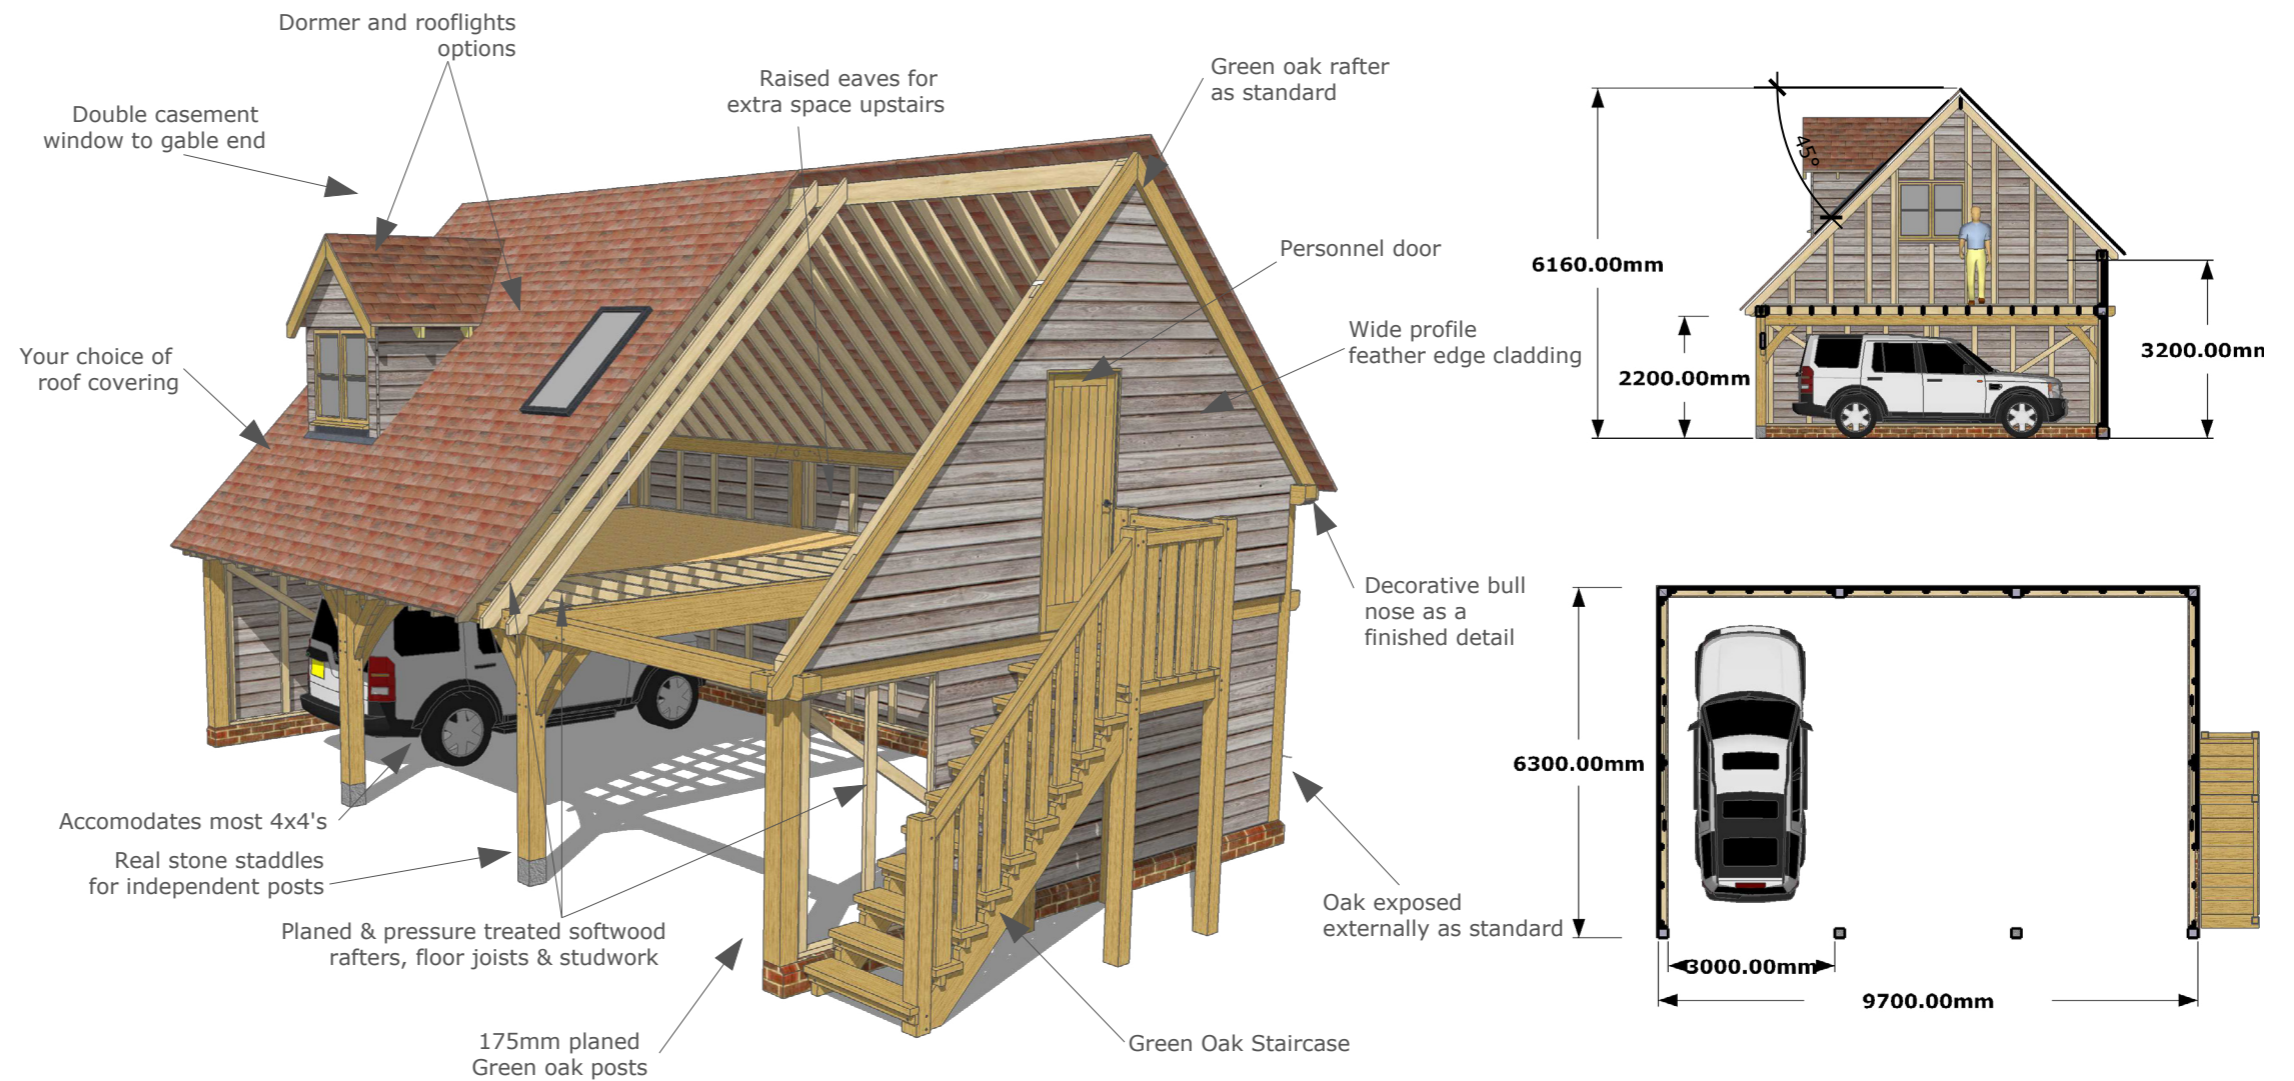

The Portchester

OAKWRIGHTS®

A hybrid between the Gloucester and Winchester garages, the Asymmetric timber frame of the Portchester garage enables more space but in a more discreet manner. Launched in 2016 it has been a very popular addition to the wooden frame garage range and a design unique to Oakwrights.

Full Assembly by our Expert Team

- Oak frame kit assembled by our friendly team
- Choice of roof tiles, guttering, felt and battens
- 10-year warranty on the structural oak frame

The Kit

- Traditionally pegged green oak frame
- Large bays can accommodate most 4x4s
- Natural staddle stones (not composite) for independent posts
- Softwood rafters, studwork and choice of weatherboarding
- Choice of roof covering
- Windows and doors, as required
- Green oak staircase

Optional Extras

- Dormer windows
- Rooflights
- Garage doors
- Windows and doors
- Roof tile options
- Boarding options
- Hip/half hip
- Log store

Book your in-home appointment

- Get practical help and advice
- Millimetre perfect measurements
- Compare finish options
- Visit completed projects in your area