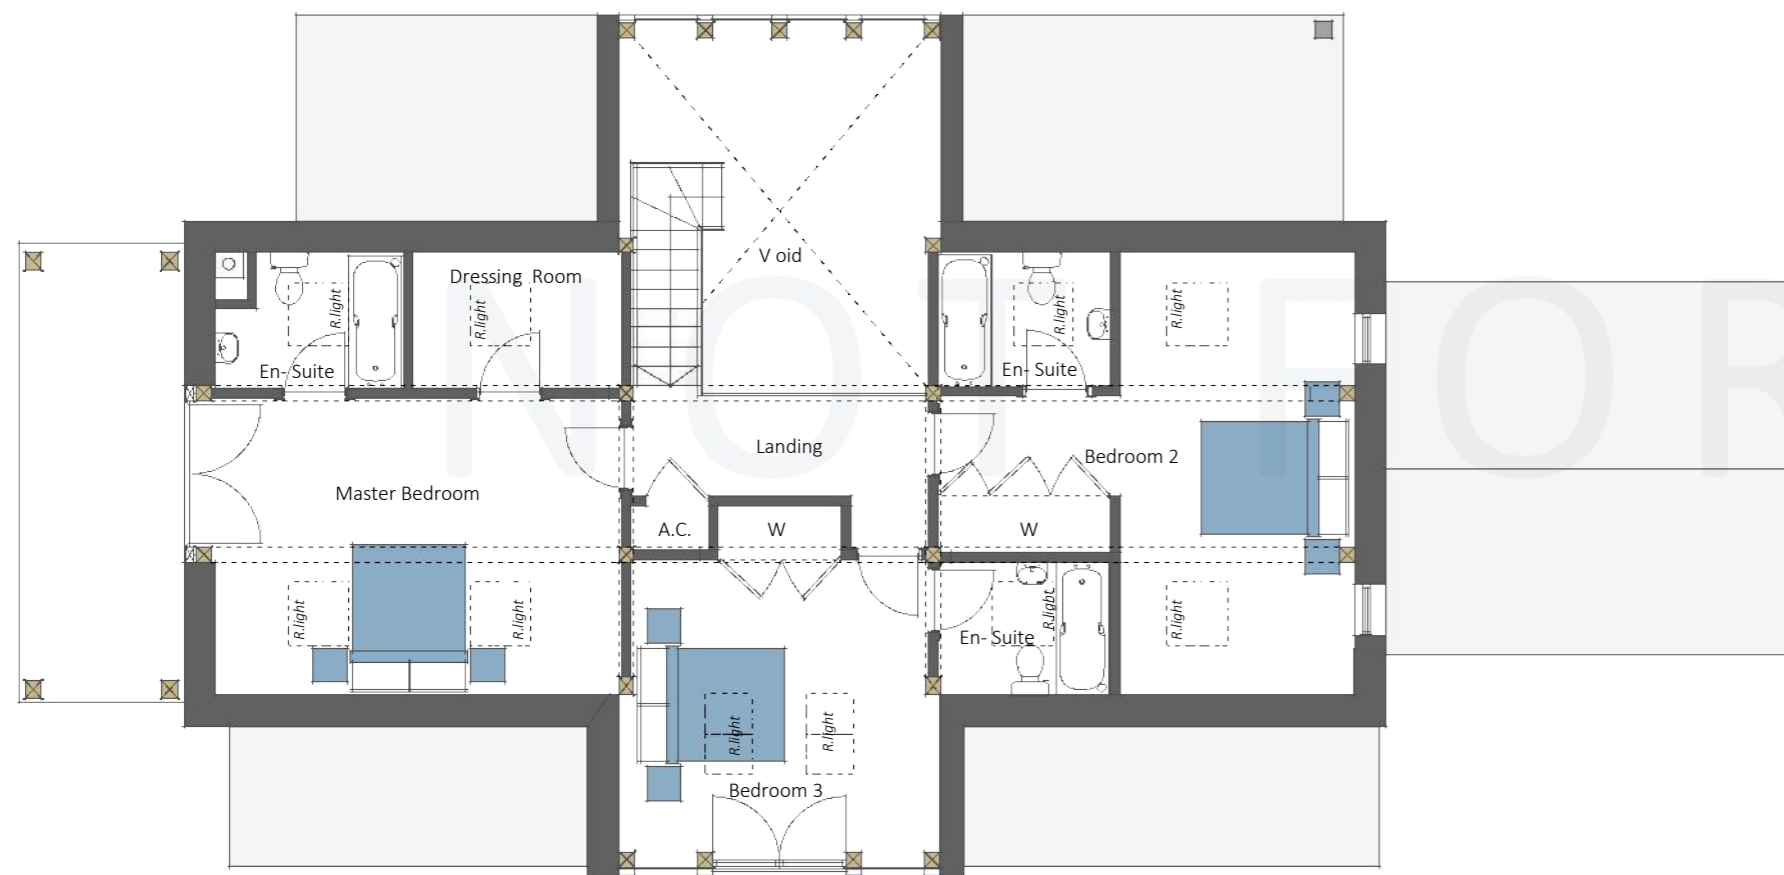

TEME BARN

GIA: 251.0m² - (2700 ft²) | Bedrooms : 4

GROUND FLOOR
GIA- 153 m²

FIRST FLOOR
GIA- 108 m²

FRONT ELEVATION

REAR ELEVATION

SIDE L ELEVATION