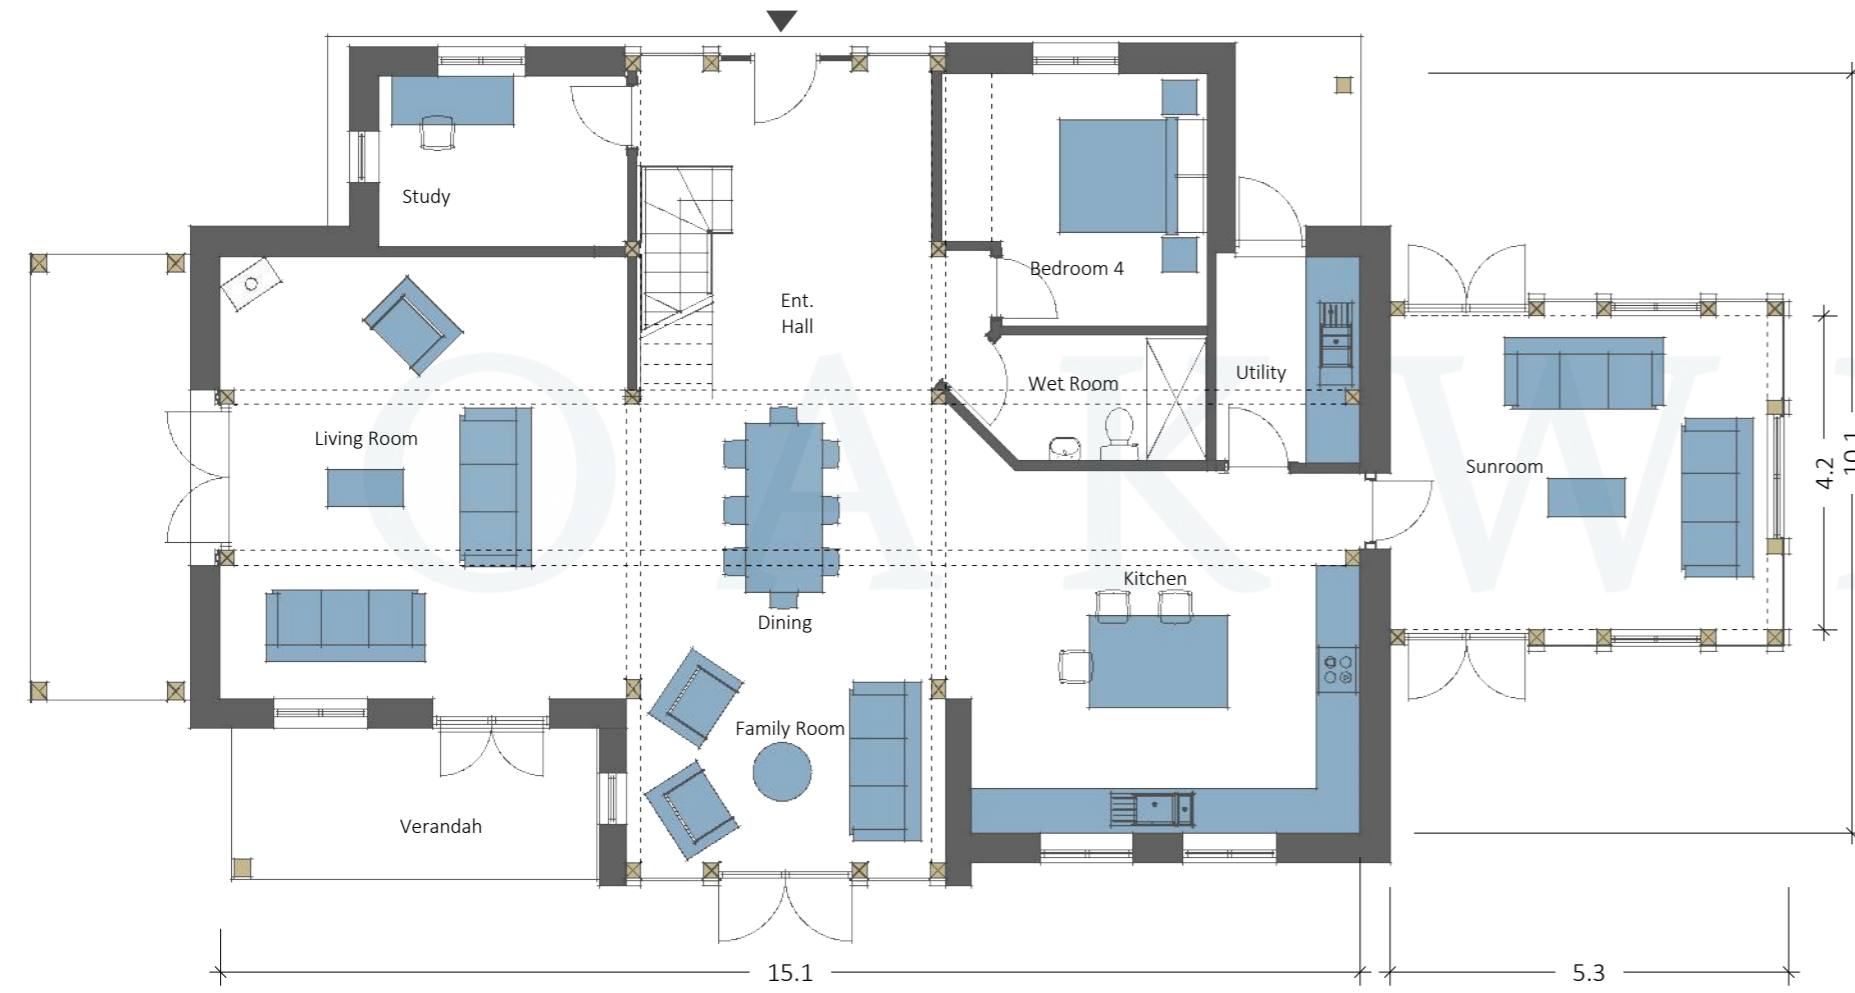

TEME BARN

GIA: 251.0m² - (2700 ft²) | Bedrooms : 4

GROUND FLOOR
GIA- 153 m²

FIRST FLOOR
GIA- 108 m²

FRONT ELEVATION

REAR ELEVATION

SIDE L ELEVATION