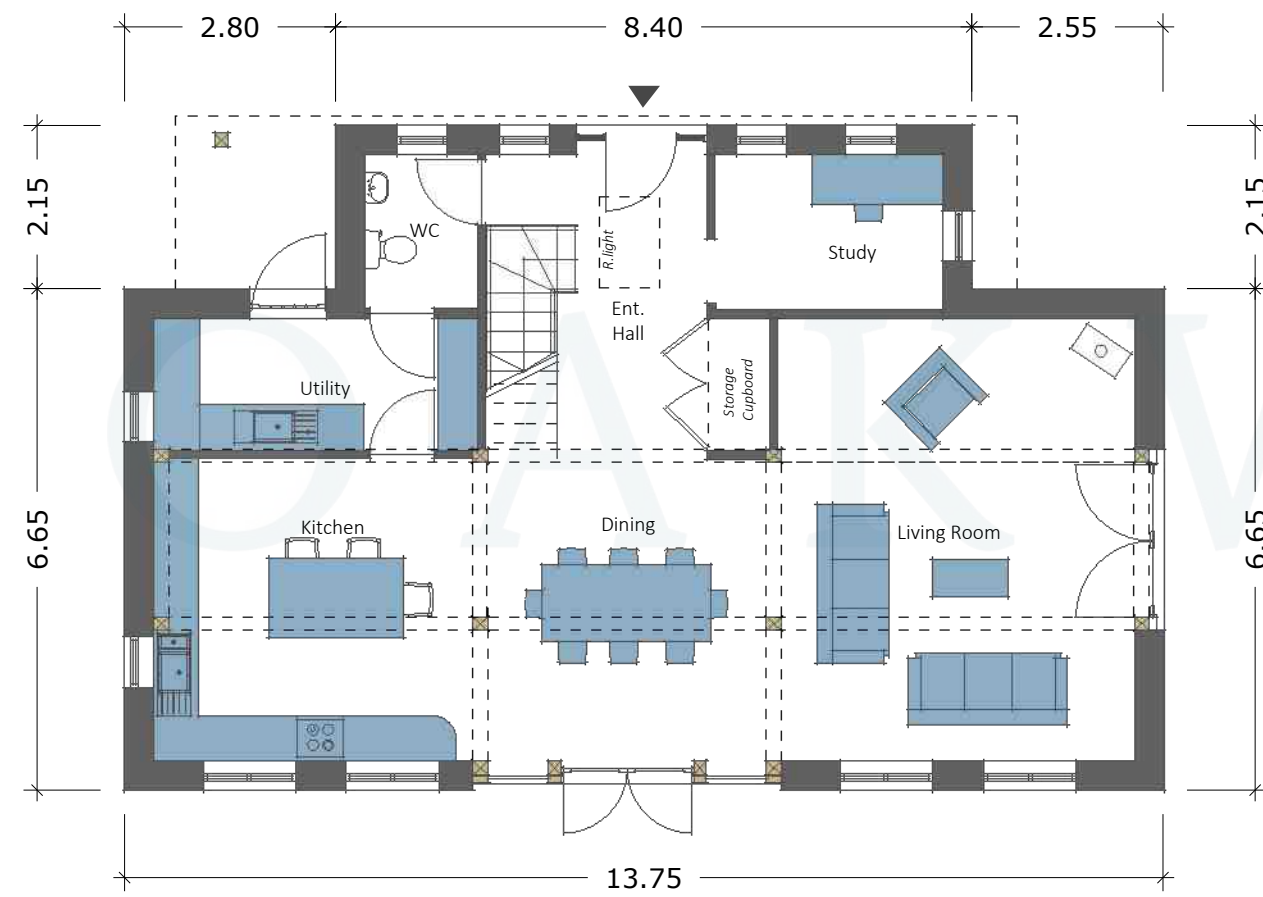

LUGG BARN

GEA: 207.70m²- (2,236ft²) | Bedrooms : 3

GROUND FLOOR
GEA- 116.60m²

FIRST FLOOR
GEA- 91.10 m²

FRONT ELEVATION

REAR ELEVATION

SIDE L ELEVATION