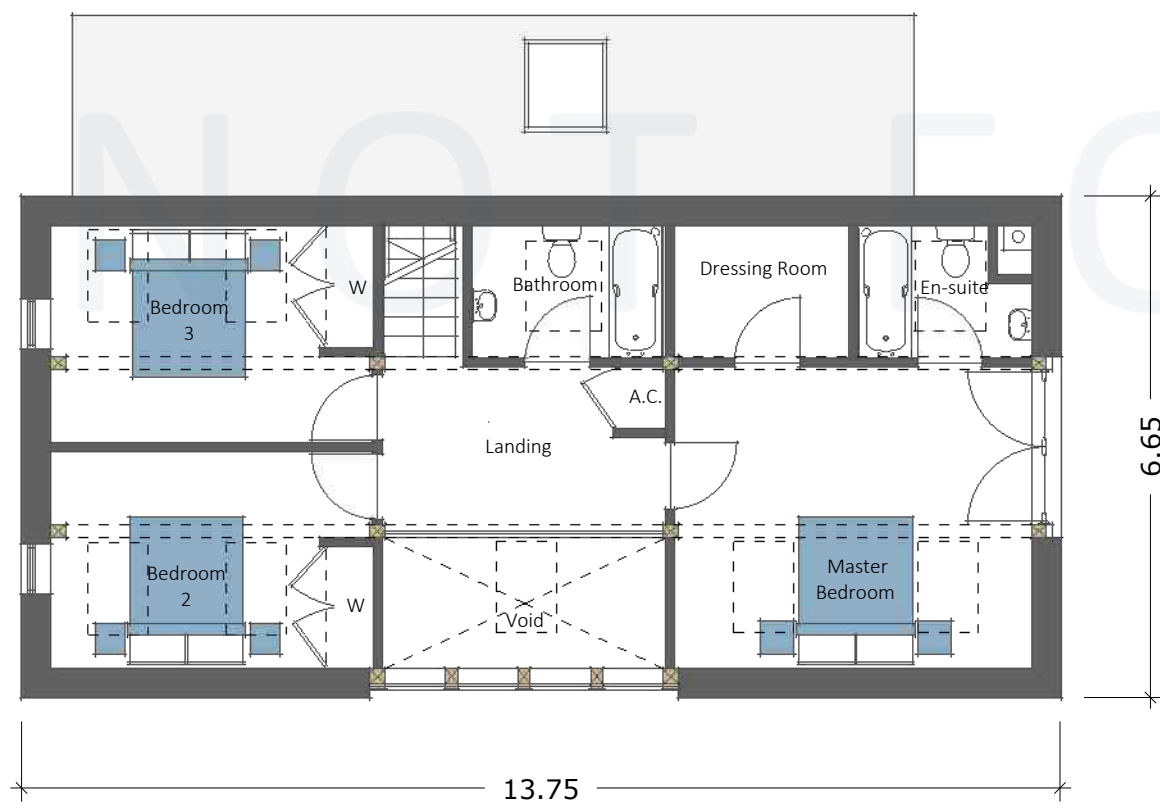

LUGG BARN

GEA: 207.70m²- (2,236ft²) | Bedrooms : 3

GROUND FLOOR
GEA- 116.60m²

FIRST FLOOR
GEA- 91.10 m²

FRONT ELEVATION

REAR ELEVATION

SIDE L ELEVATION