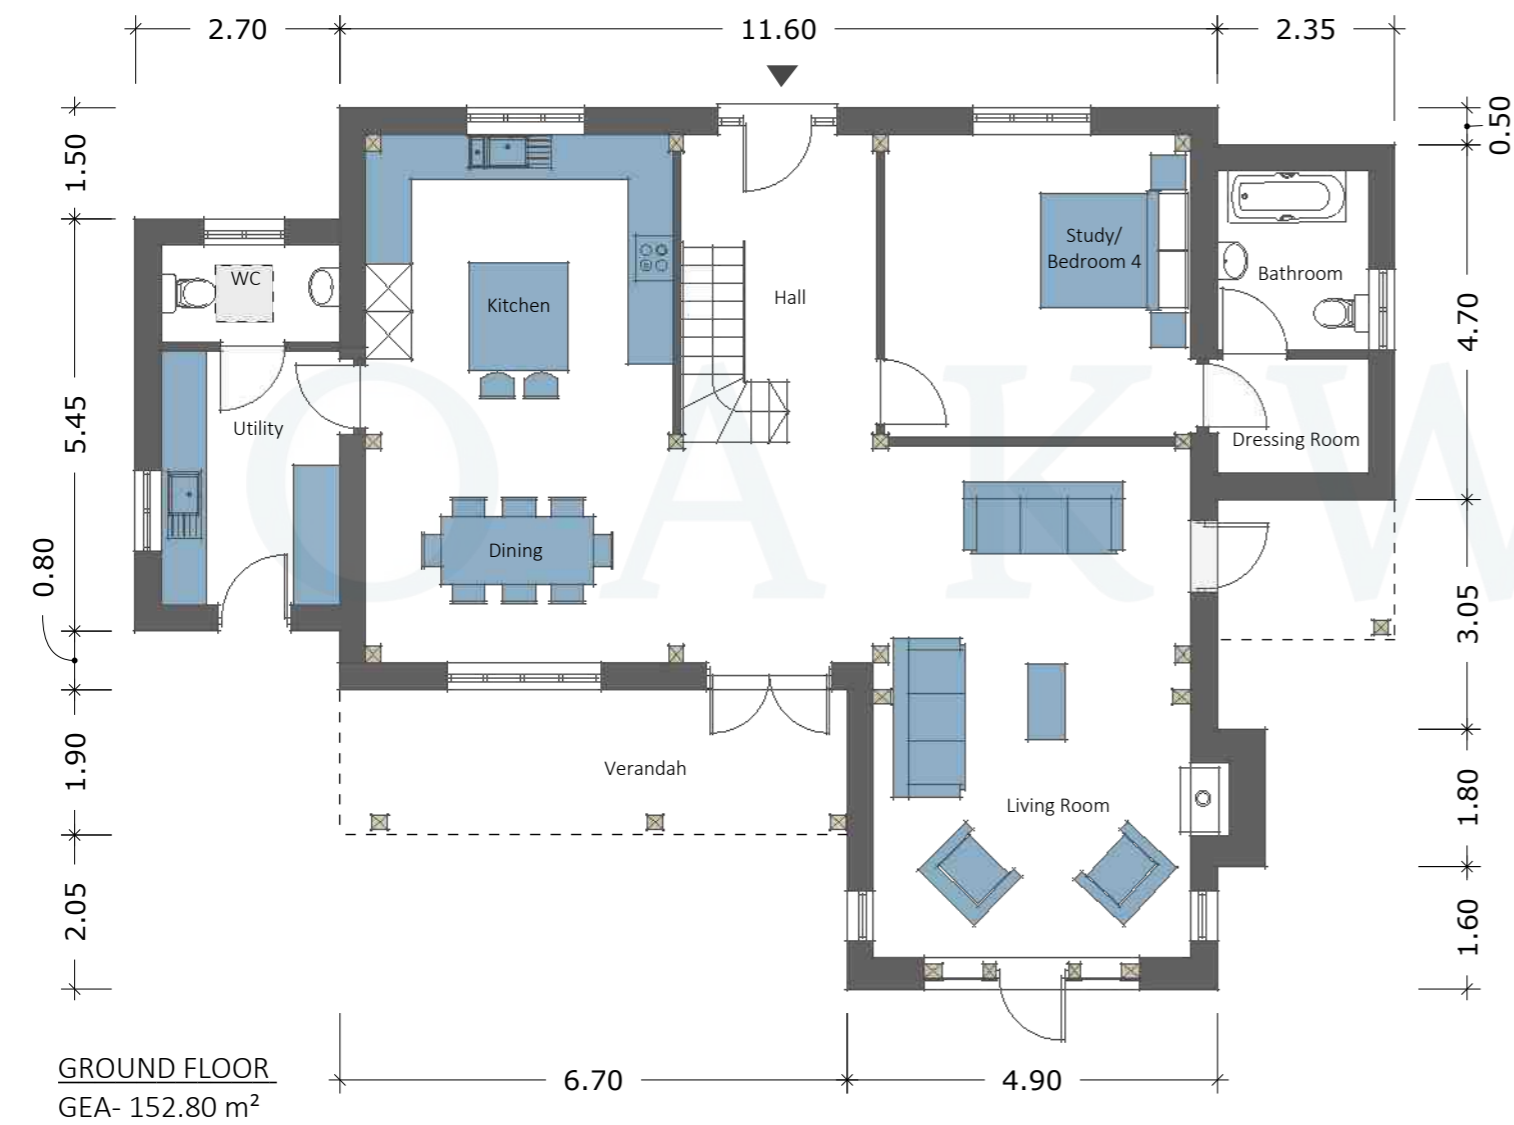

HOLMWOOD COTTAGE

GEA: 256.80m²- (2,764 ft²) | Bedrooms : 4

© : This drawing, its contents, and all information contained therein are protected by Copyright. It is for information and discussion purposes only and in its current form is not to be used for any Planning Application purposes. Do not scale from this drawing. Please contact Oakwrights if you wish to discuss utilising this design for your project.