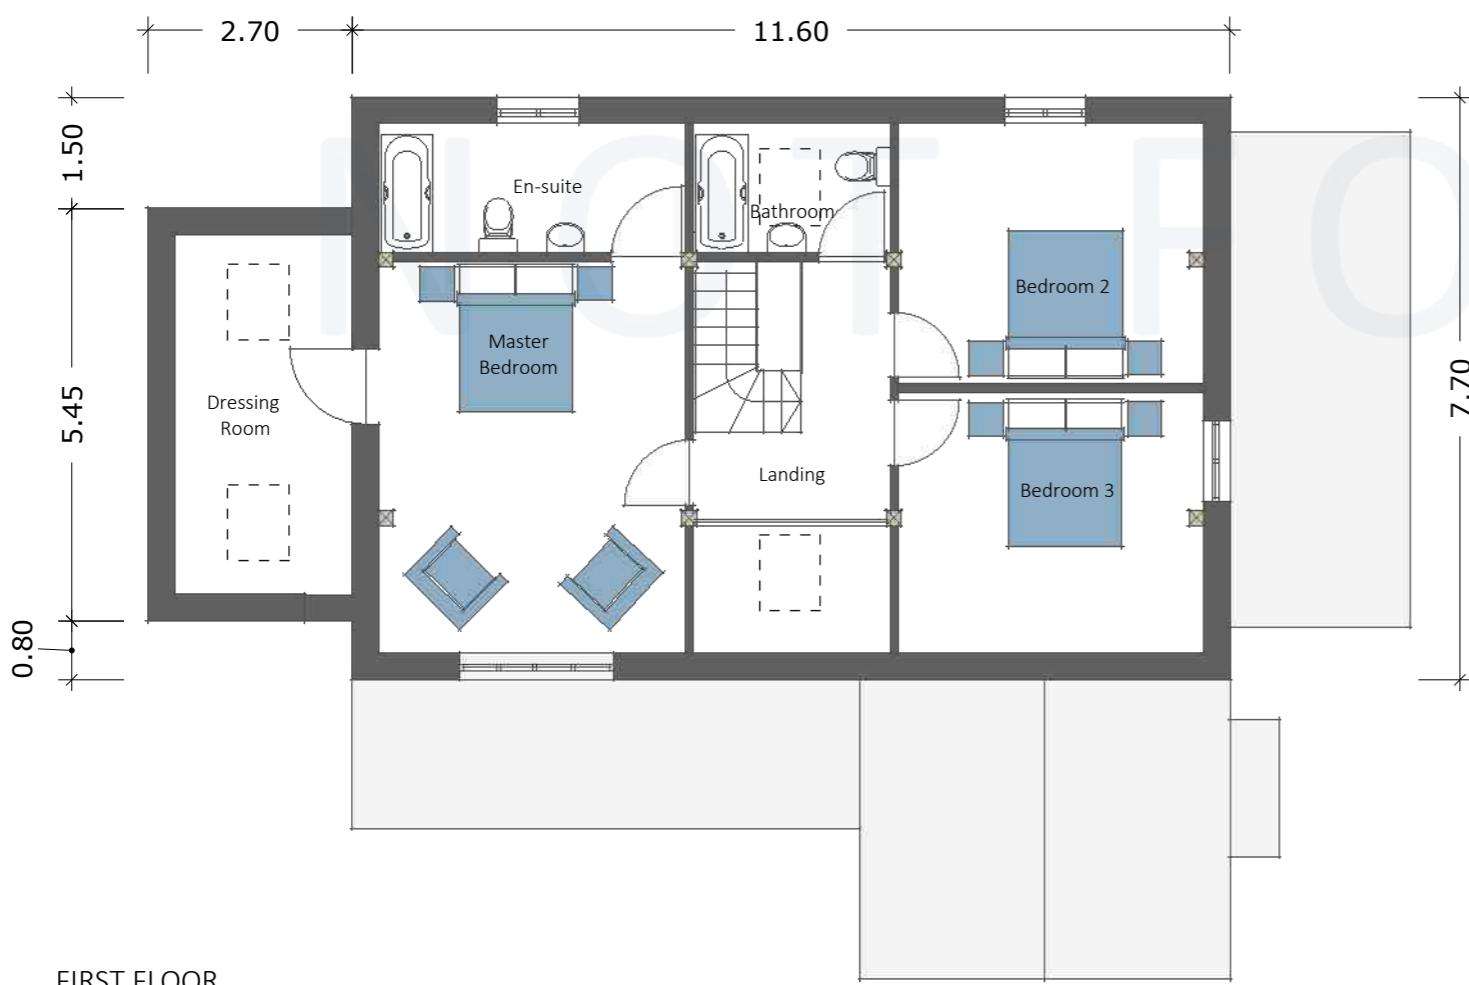

HOLMWOOD COTTAGE

GEA: 256.80m²- (2,764 ft²) | Bedrooms : 4

© : This drawing, its contents, and all information contained therein are protected by Copyright. It is for information and discussion purposes only and in its current form is not to be used for any Planning Application purposes. Do not scale from this drawing. Please contact Oakwrights if you wish to discuss utilising this design for your project.