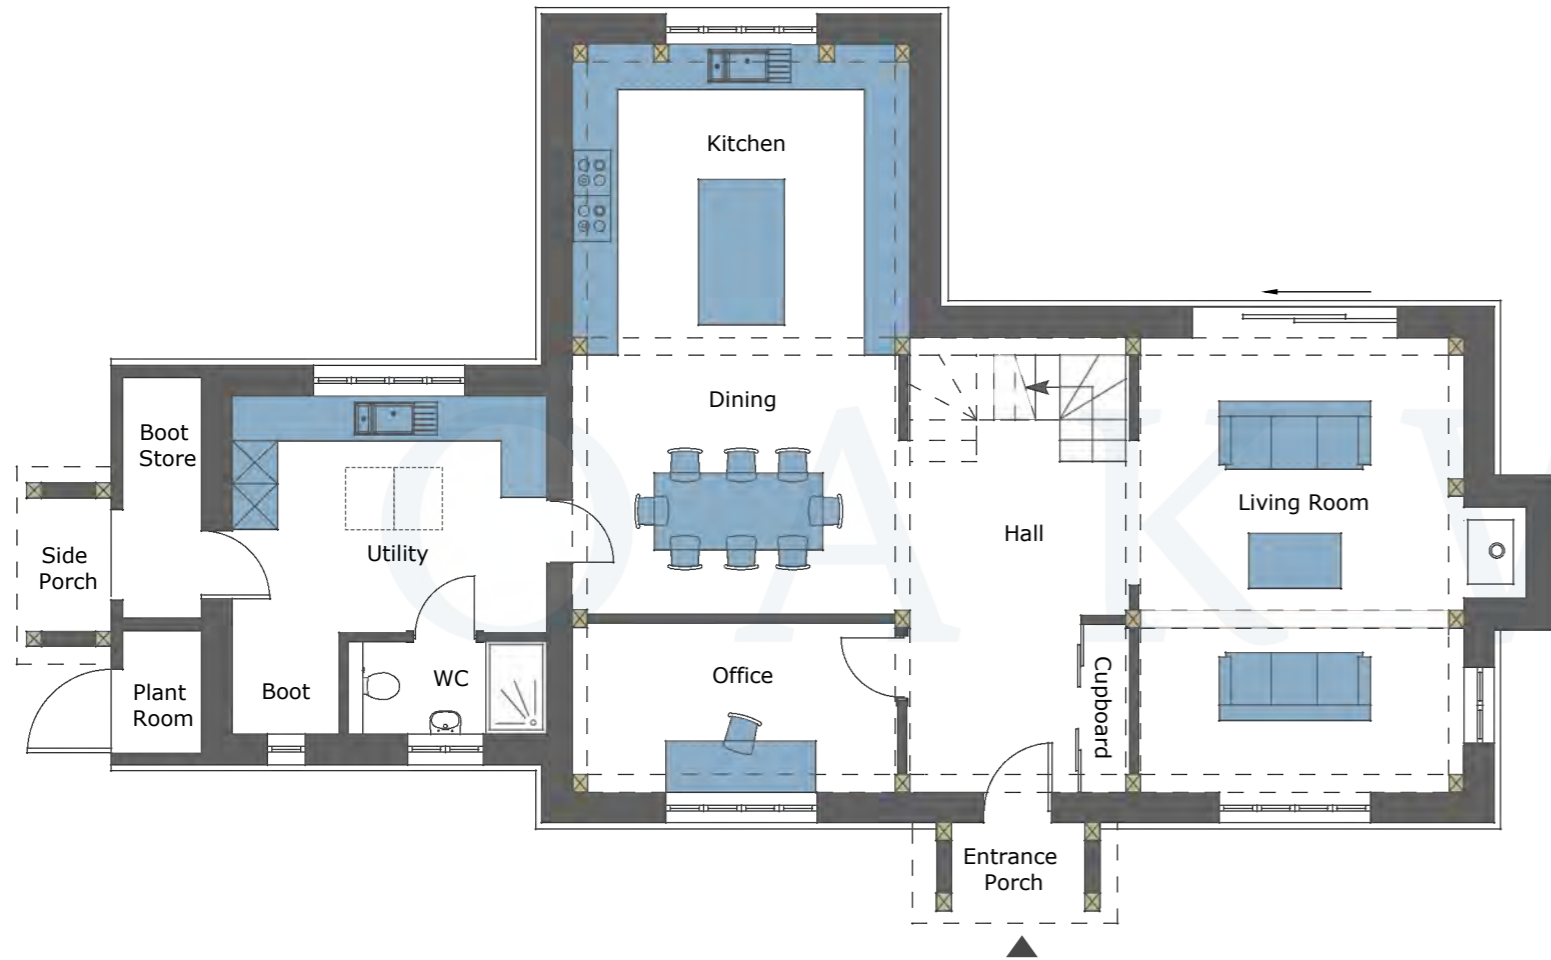

HARROW FARM

GEA: 252.32m²- (2,715 ft²) Bedrooms : 3

GROUND FLOOR
GEA- 146.04m²

FIRST FLOOR
GEA- 106.28m²

FRONT ELEVATION

REAR ELEVATION

SIDE L ELEVATION