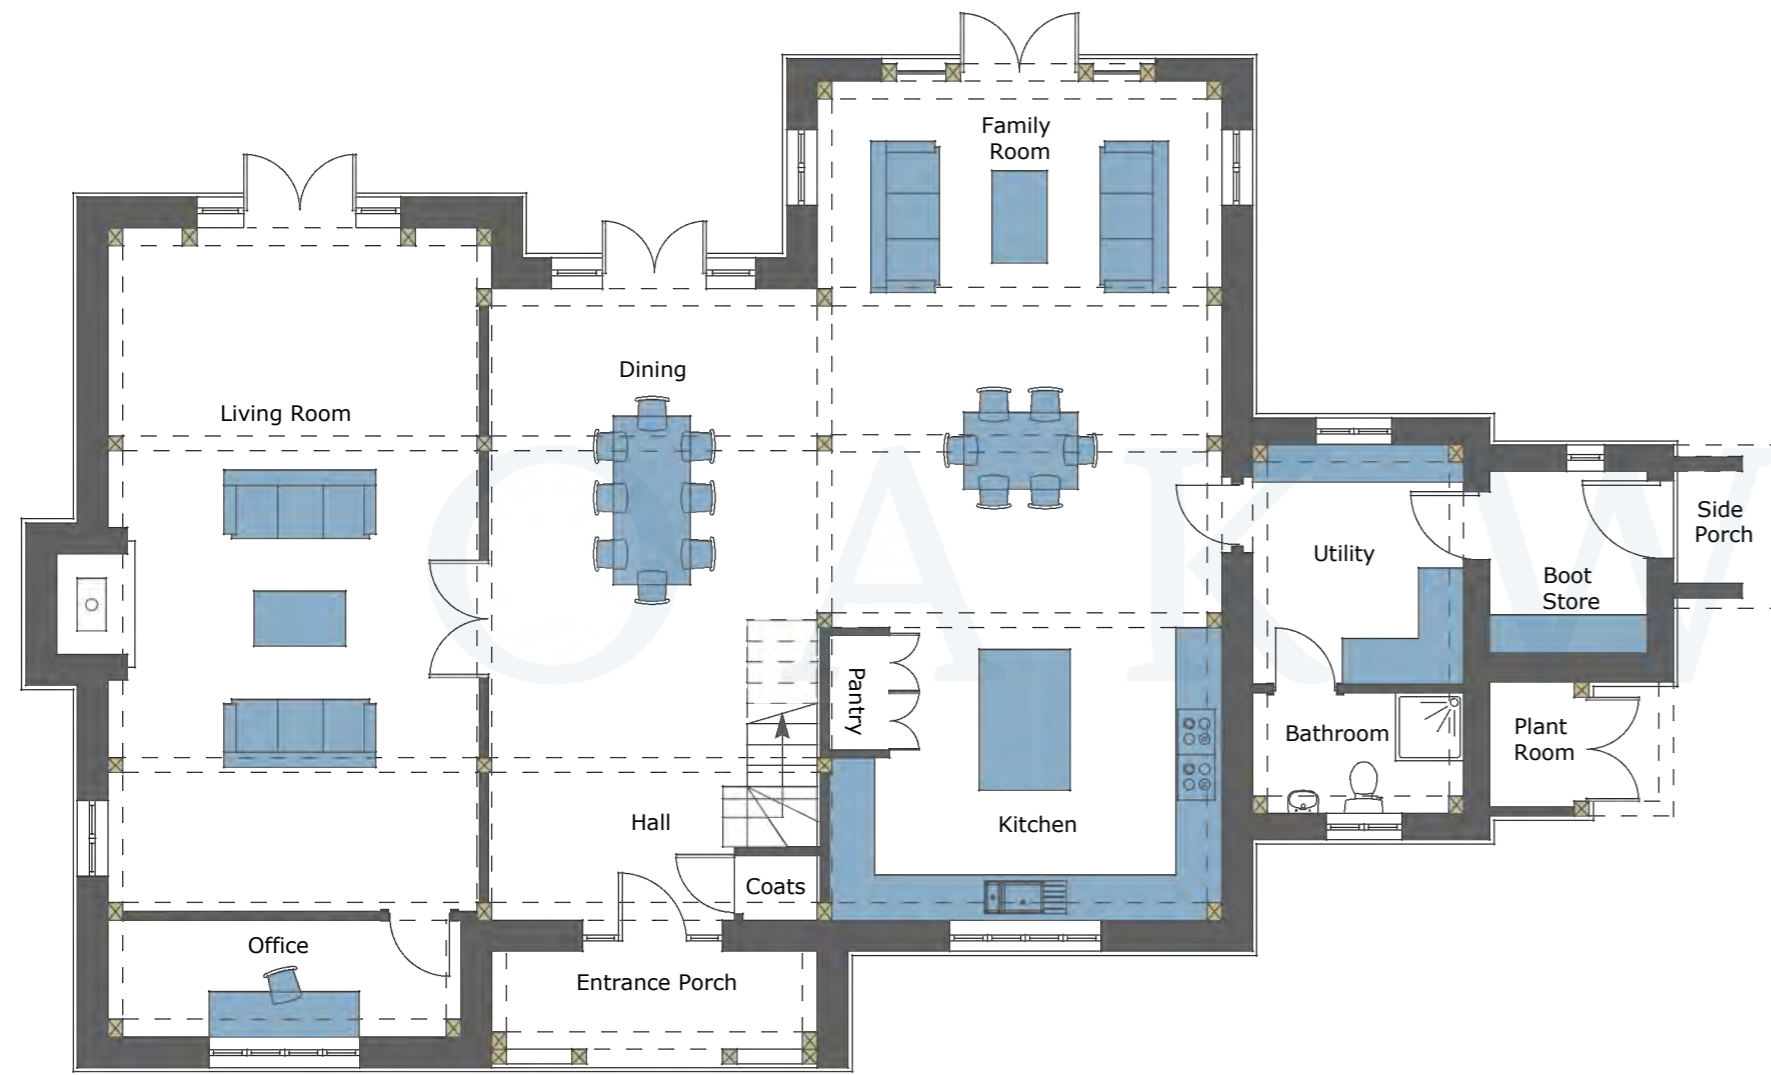

HARVESTER FARM

GEA: 394.37m<sup>2</sup>- (4,245 ft<sup>2</sup>) Bedrooms : 5

GROUND FLOOR  
GEA- 208.19m<sup>2</sup>

FIRST FLOOR  
GEA- 186.18m<sup>2</sup>

FRONT ELEVATION

REAR ELEVATION

SIDE R ELEVATION