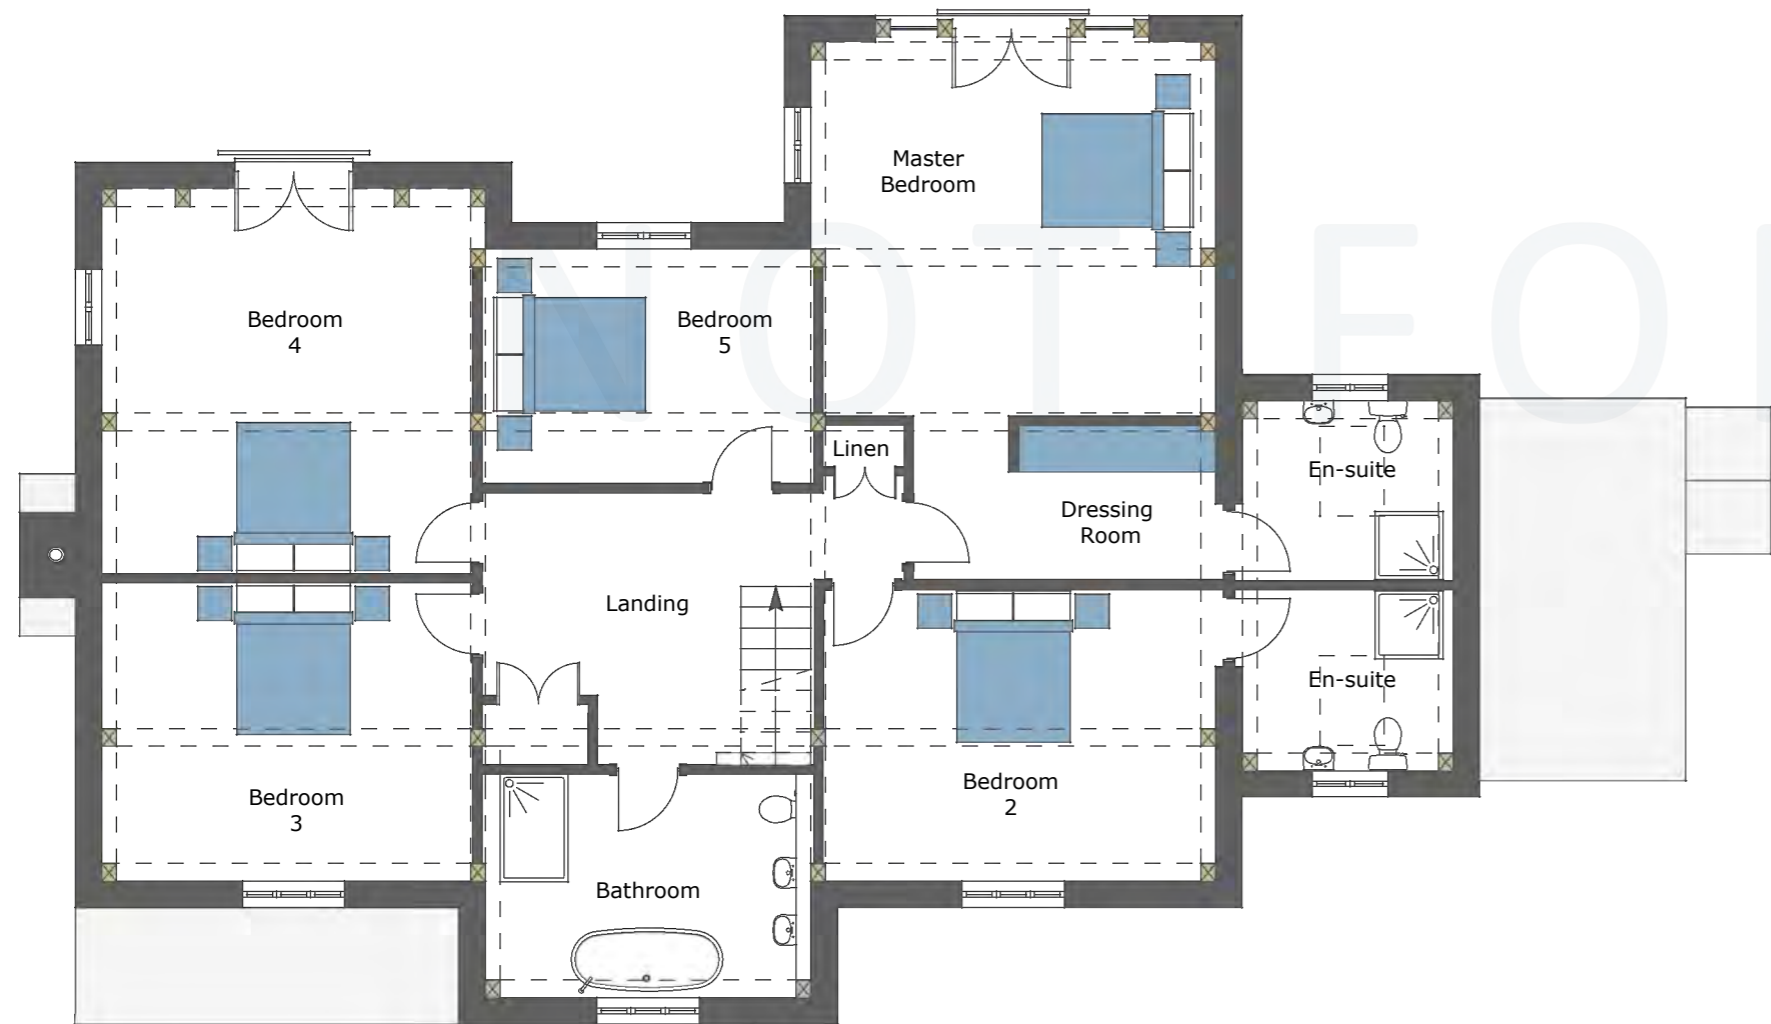

HARVESTER FARM

GEA: 394.37m<sup>2</sup>- (4,245 ft<sup>2</sup>) Bedrooms : 5

GROUND FLOOR  
GEA- 208.19m<sup>2</sup>

FIRST FLOOR  
GEA- 186.18m<sup>2</sup>

FRONT ELEVATION

REAR ELEVATION

SIDE R ELEVATION