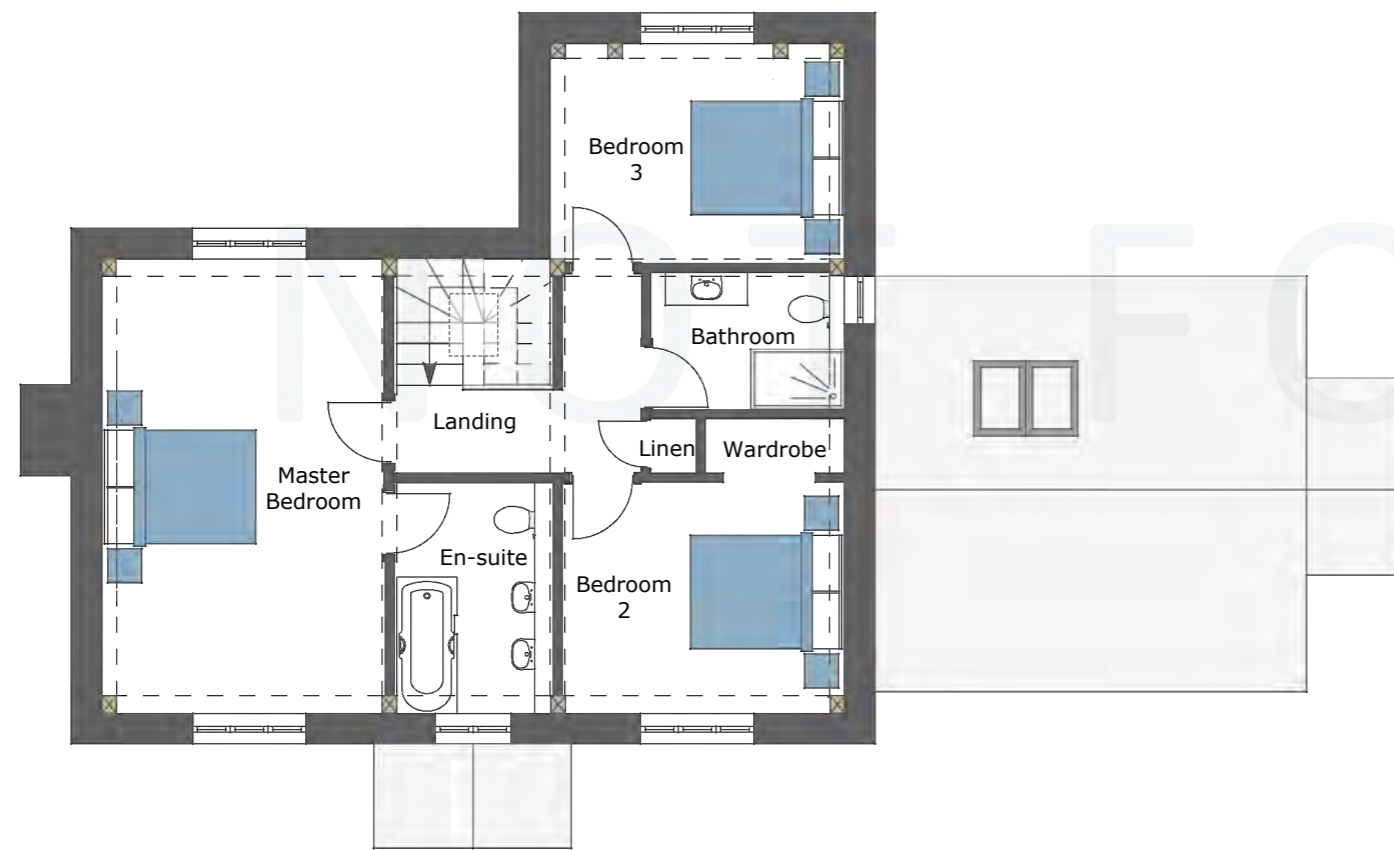

HOME FARM

GEA: 220.12m<sup>2</sup>- (2,368 ft<sup>2</sup>) Bedrooms : 3

GROUND FLOOR  
GEA- 129.09m<sup>2</sup>

FIRST FLOOR  
GEA- 91.03m<sup>2</sup>

FRONT ELEVATION

REAR ELEVATION

SIDE R ELEVATION