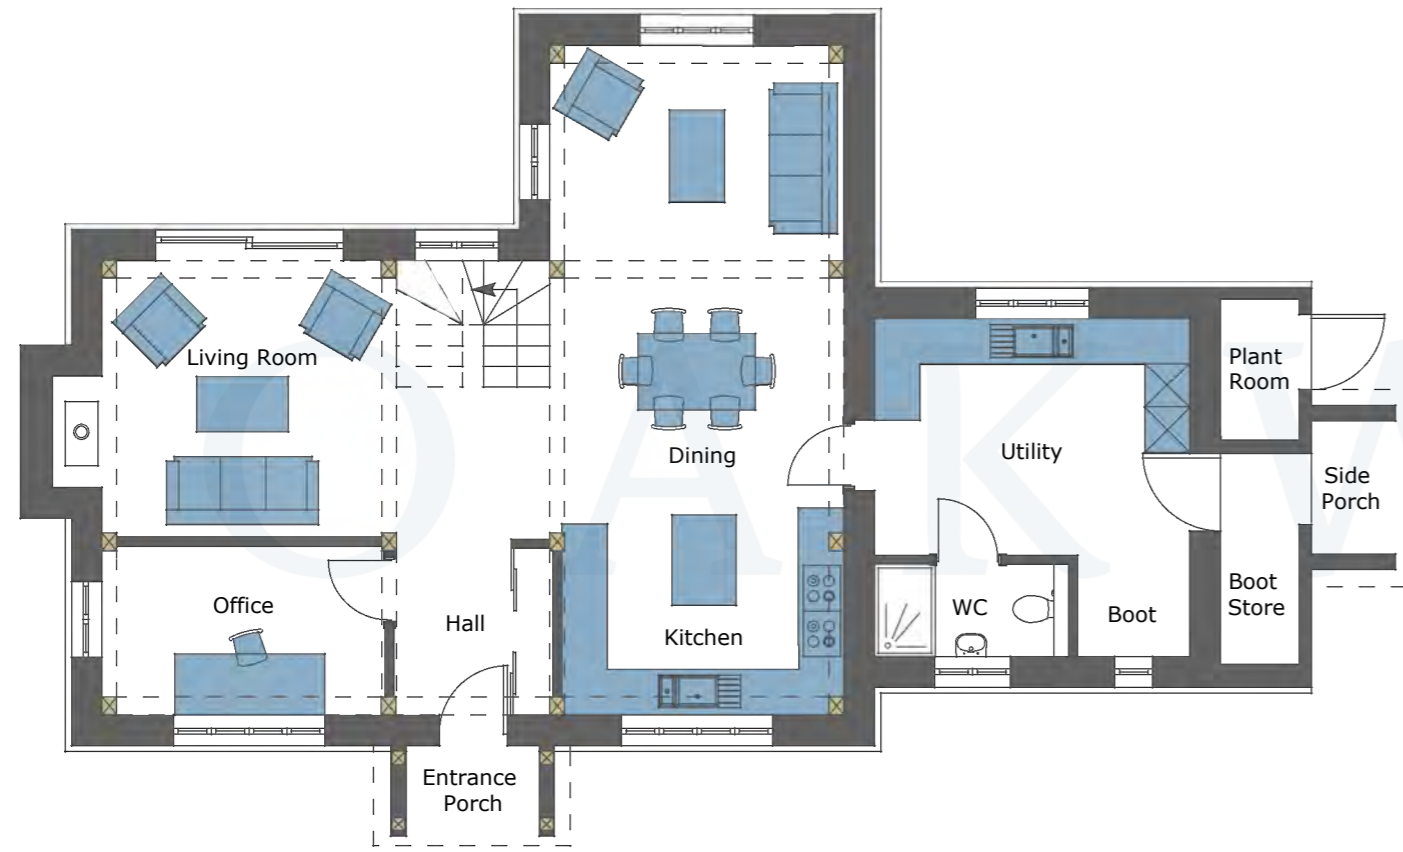

HOME FARM

GEA: 220.12m<sup>2</sup>- (2,368 ft<sup>2</sup>) Bedrooms : 3

GROUND FLOOR  
GEA- 129.09m<sup>2</sup>

FIRST FLOOR  
GEA- 91.03m<sup>2</sup>

FRONT ELEVATION

REAR ELEVATION

SIDE R ELEVATION