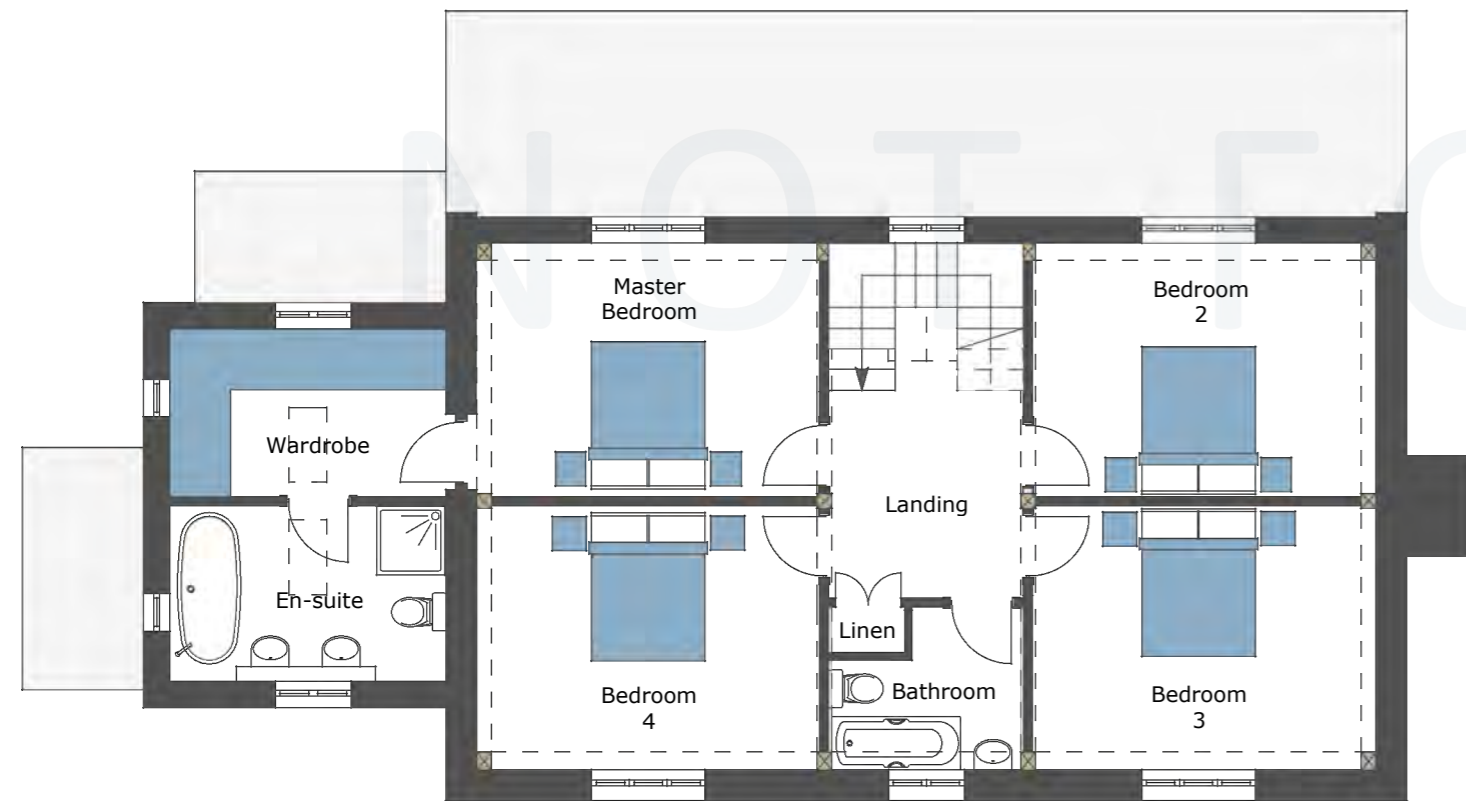

MILL FARM

GEA: 286.67m²- (3,085 ft²) Bedrooms : 4

GROUND FLOOR
GEA- 165.39m²

FIRST FLOOR
GEA- 121.28m²

FRONT ELEVATION

REAR ELEVATION

SIDE R ELEVATION