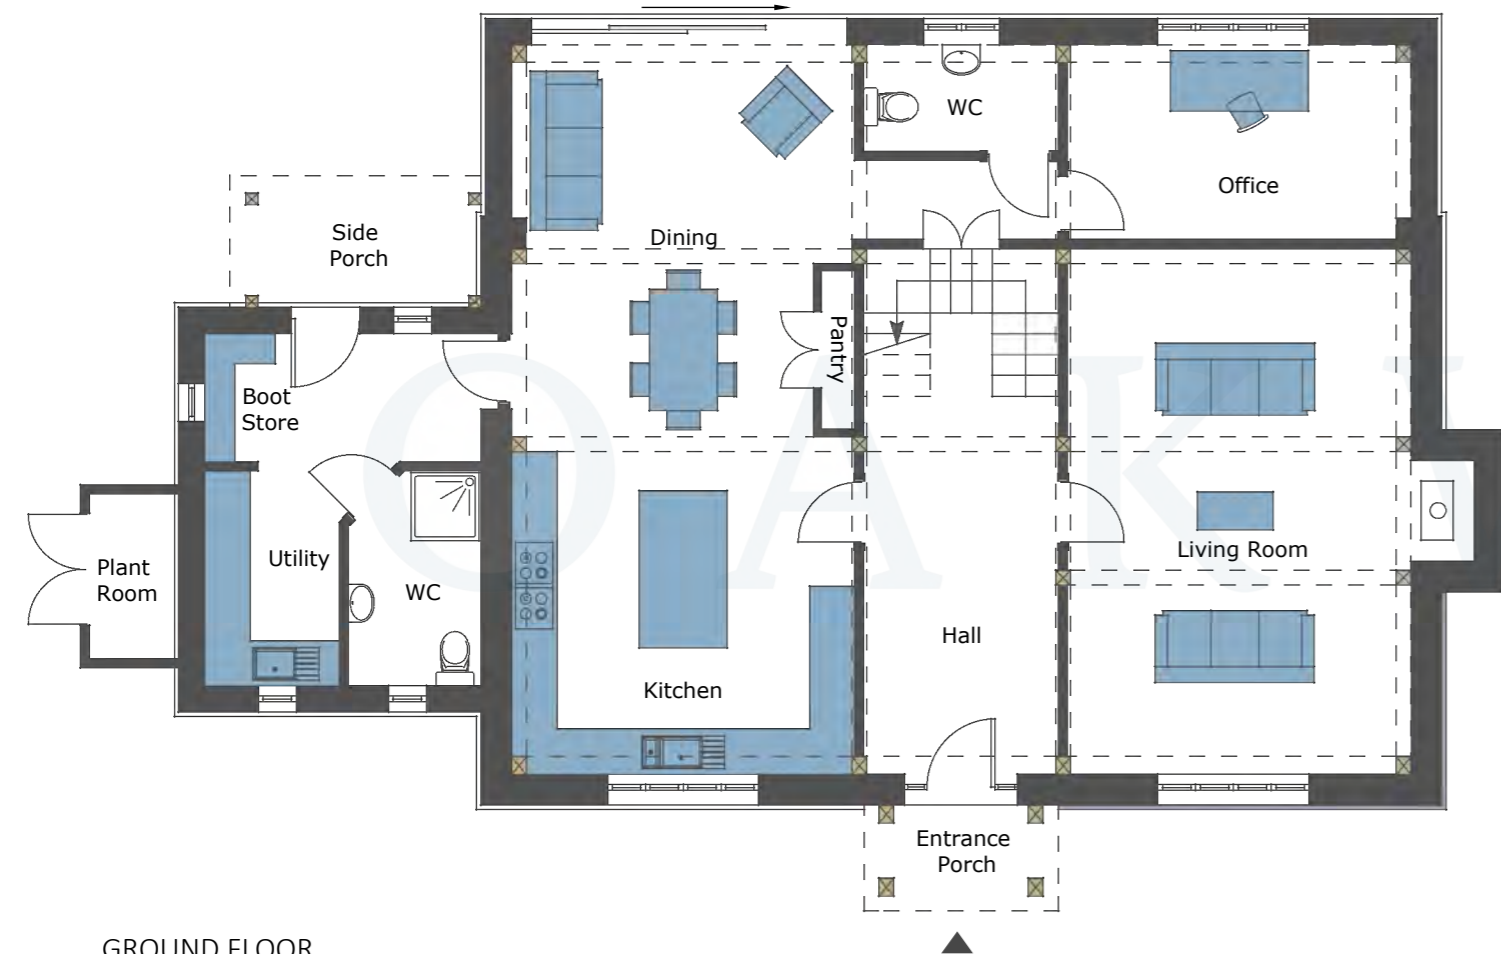

MILL FARM

GEA: 286.67m²- (3,085 ft²) Bedrooms : 4

GROUND FLOOR
GEA- 165.39m²

FIRST FLOOR
GEA- 121.28m²

FRONT ELEVATION

REAR ELEVATION

SIDE R ELEVATION