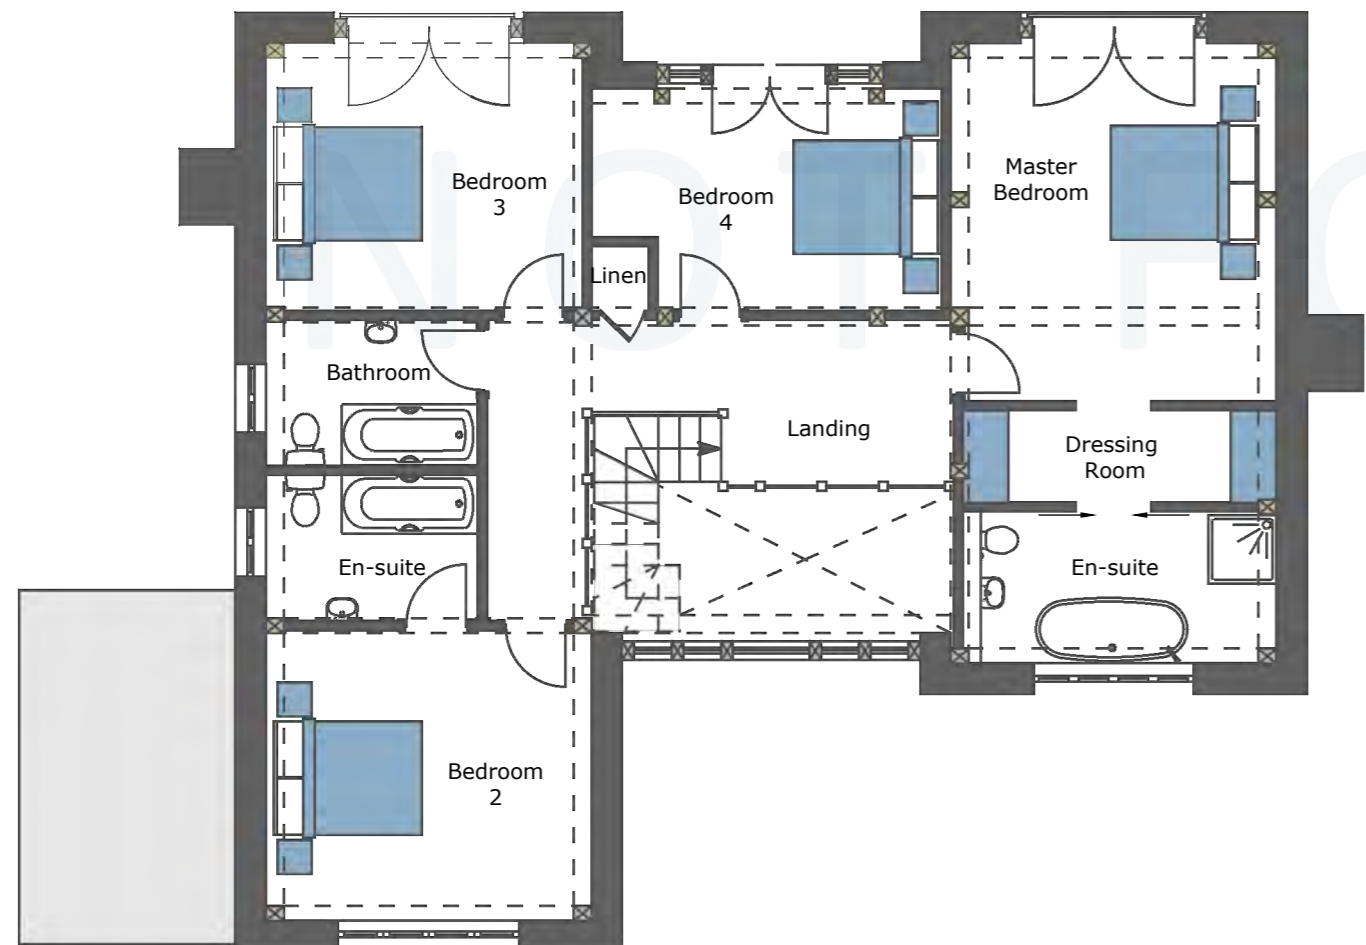

ORCHARD FARM

GEA: 295.92m² - (3,185 ft²) Bedrooms : 4

GROUND FLOOR
GEA- 155.33m²

FIRST FLOOR
GEA- 140.59m²

FRONT ELEVATION

REAR ELEVATION

SIDE L ELEVATION