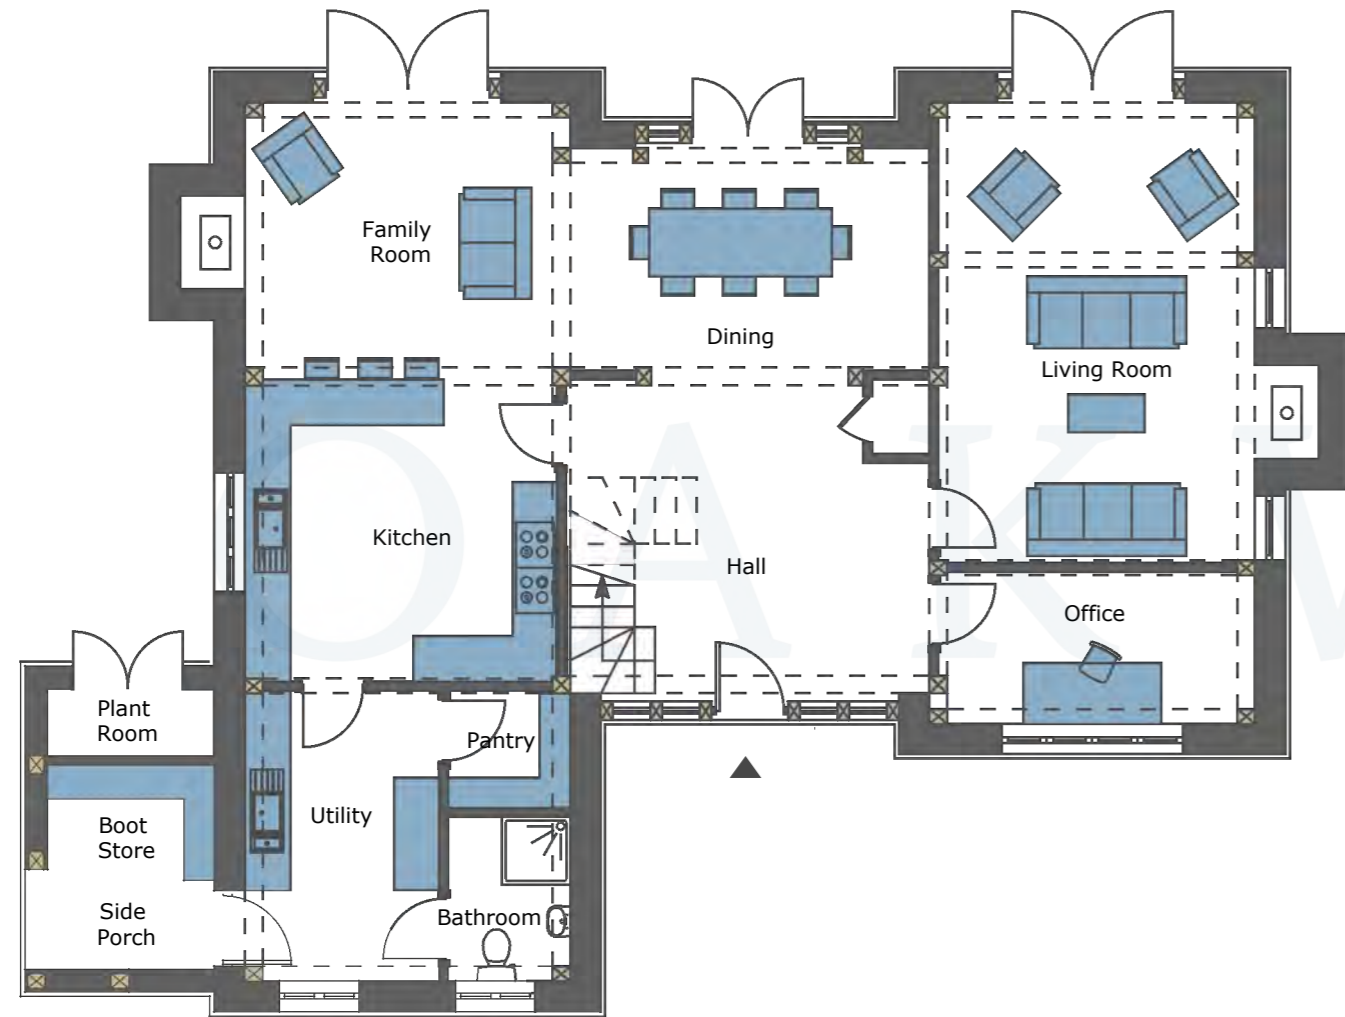

ORCHARD FARM

GEA: 295.92m² - (3,185 ft²) Bedrooms : 4

GROUND FLOOR
GEA- 155.33m²

FIRST FLOOR
GEA- 140.59m²

FRONT ELEVATION

REAR ELEVATION

SIDE L ELEVATION