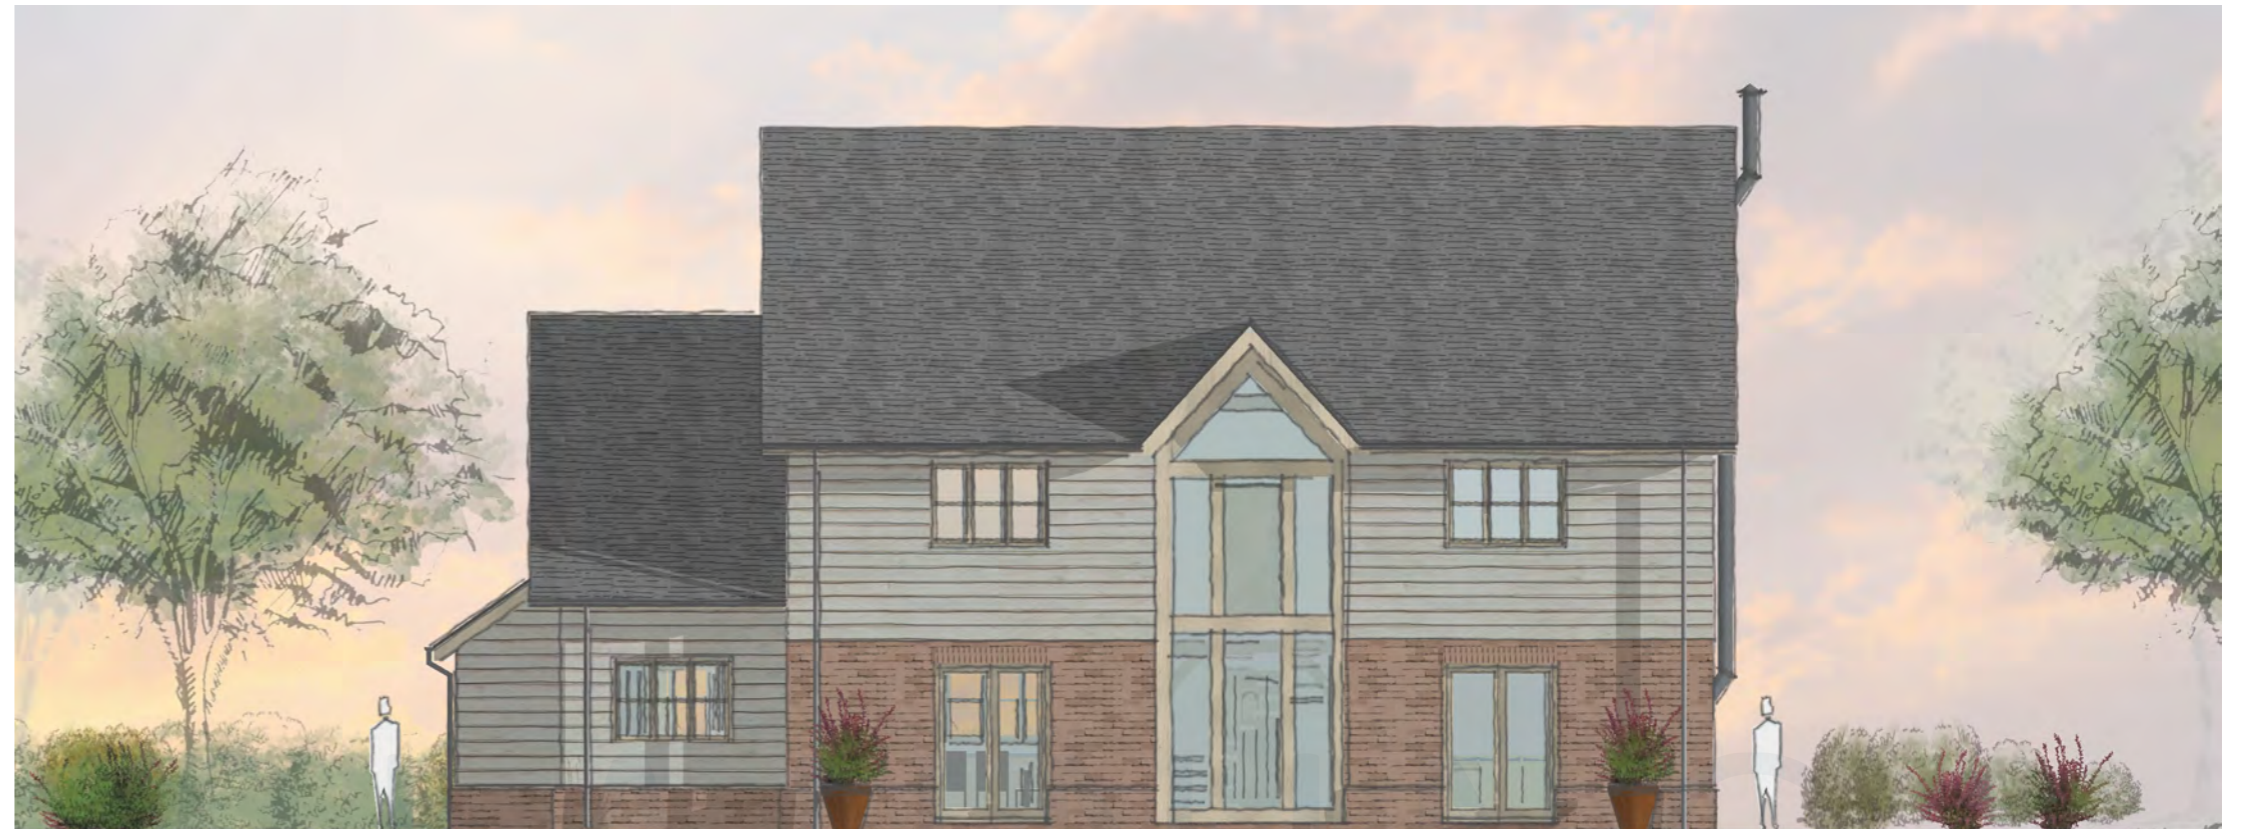

PLOUGH FARM

GEA: 217.22m<sup>2</sup>- (2,338 ft<sup>2</sup>) Bedrooms : 3

GROUND FLOOR  
GEA- 114.72m<sup>2</sup>

FIRST FLOOR  
GEA- 102.50m<sup>2</sup>

FRONT ELEVATION

REAR ELEVATION

SIDE R ELEVATION