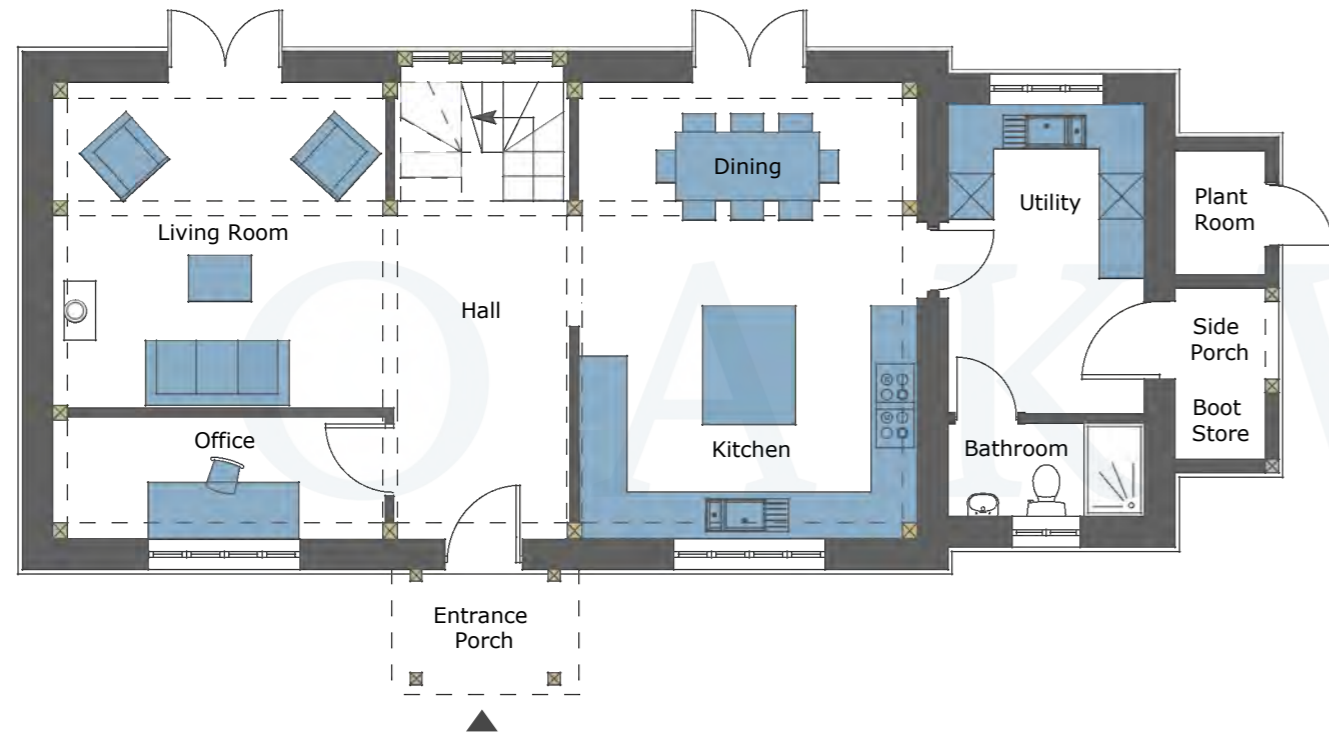

PLOUGH FARM

GEA: 217.22m<sup>2</sup>- (2,338 ft<sup>2</sup>) Bedrooms : 3

GROUND FLOOR  
GEA- 114.72m<sup>2</sup>

FIRST FLOOR  
GEA- 102.50m<sup>2</sup>

FRONT ELEVATION

REAR ELEVATION

SIDE R ELEVATION