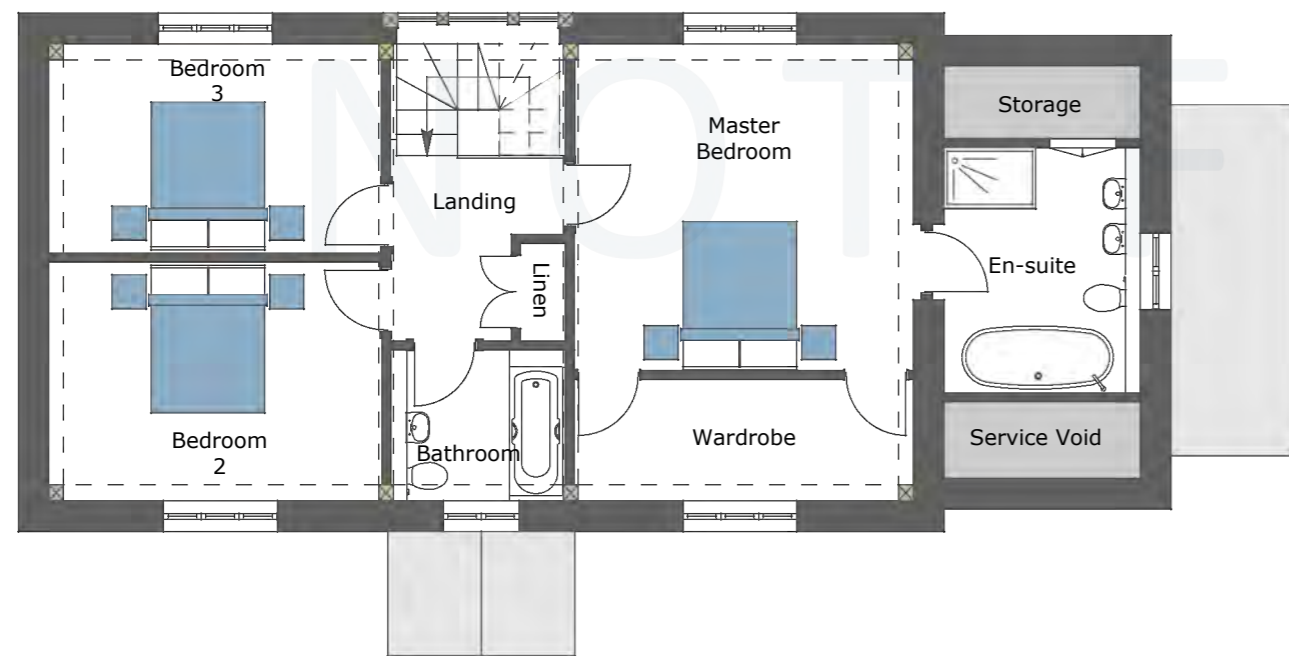

PLOUGH FARM

GEA: 217.22m<sup>2</sup>- (2,338 ft<sup>2</sup>) Bedrooms : 3

GROUND FLOOR  
GEA- 114.72m<sup>2</sup>

FIRST FLOOR  
GEA- 102.50m<sup>2</sup>

FRONT ELEVATION

REAR ELEVATION

SIDE R ELEVATION