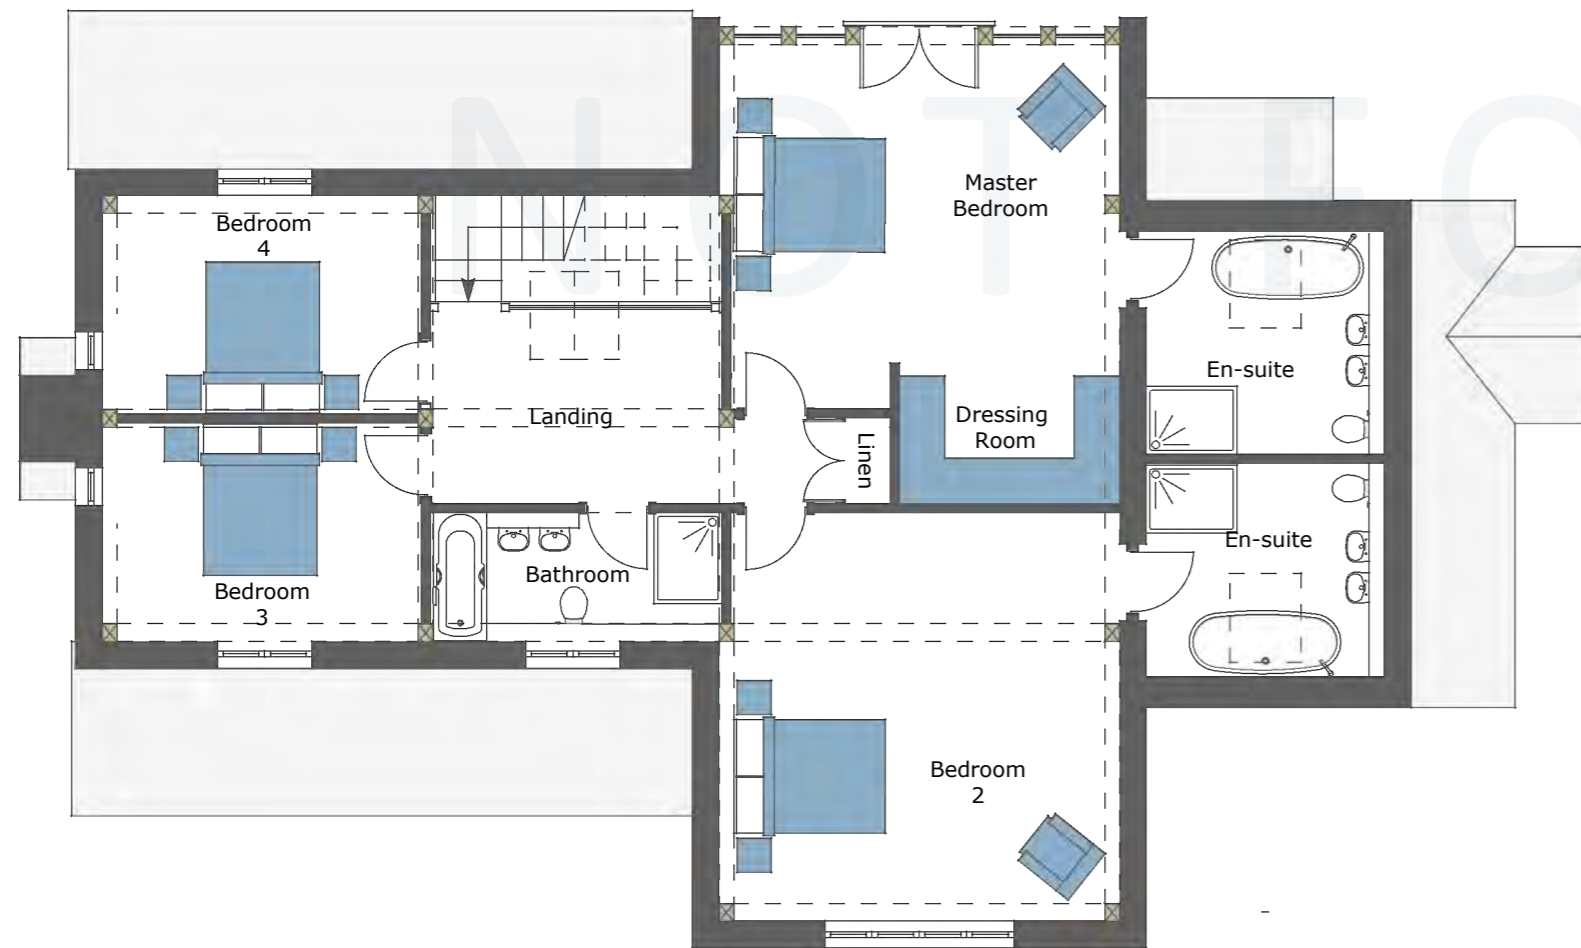

SHIRE FARM

GEA: 344.18m² - (3,704 ft²) Bedrooms : 4

GROUND FLOOR
GEA- 193.22m²

FIRST FLOOR
GEA- 150.96m²

FRONT ELEVATION

REAR ELEVATION

SIDE R ELEVATION