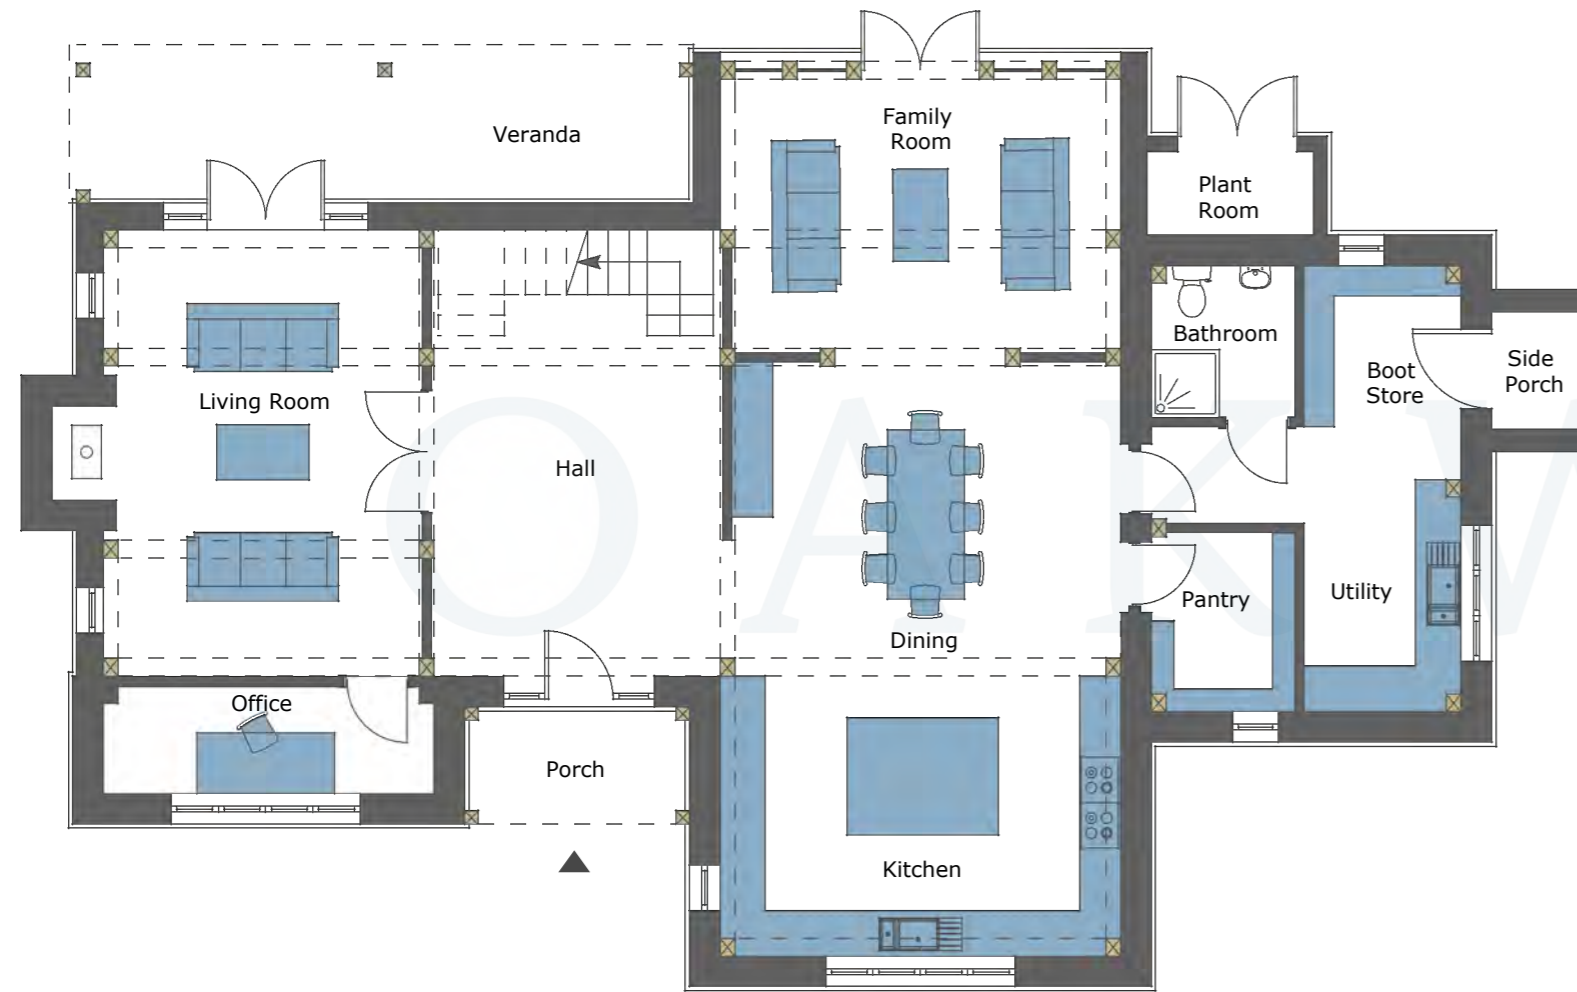

SHIRE FARM

GEA: 344.18m² - (3,704 ft²) Bedrooms : 4

GROUND FLOOR
GEA- 193.22m²

FIRST FLOOR
GEA- 150.96m²

FRONT ELEVATION

REAR ELEVATION

SIDE R ELEVATION