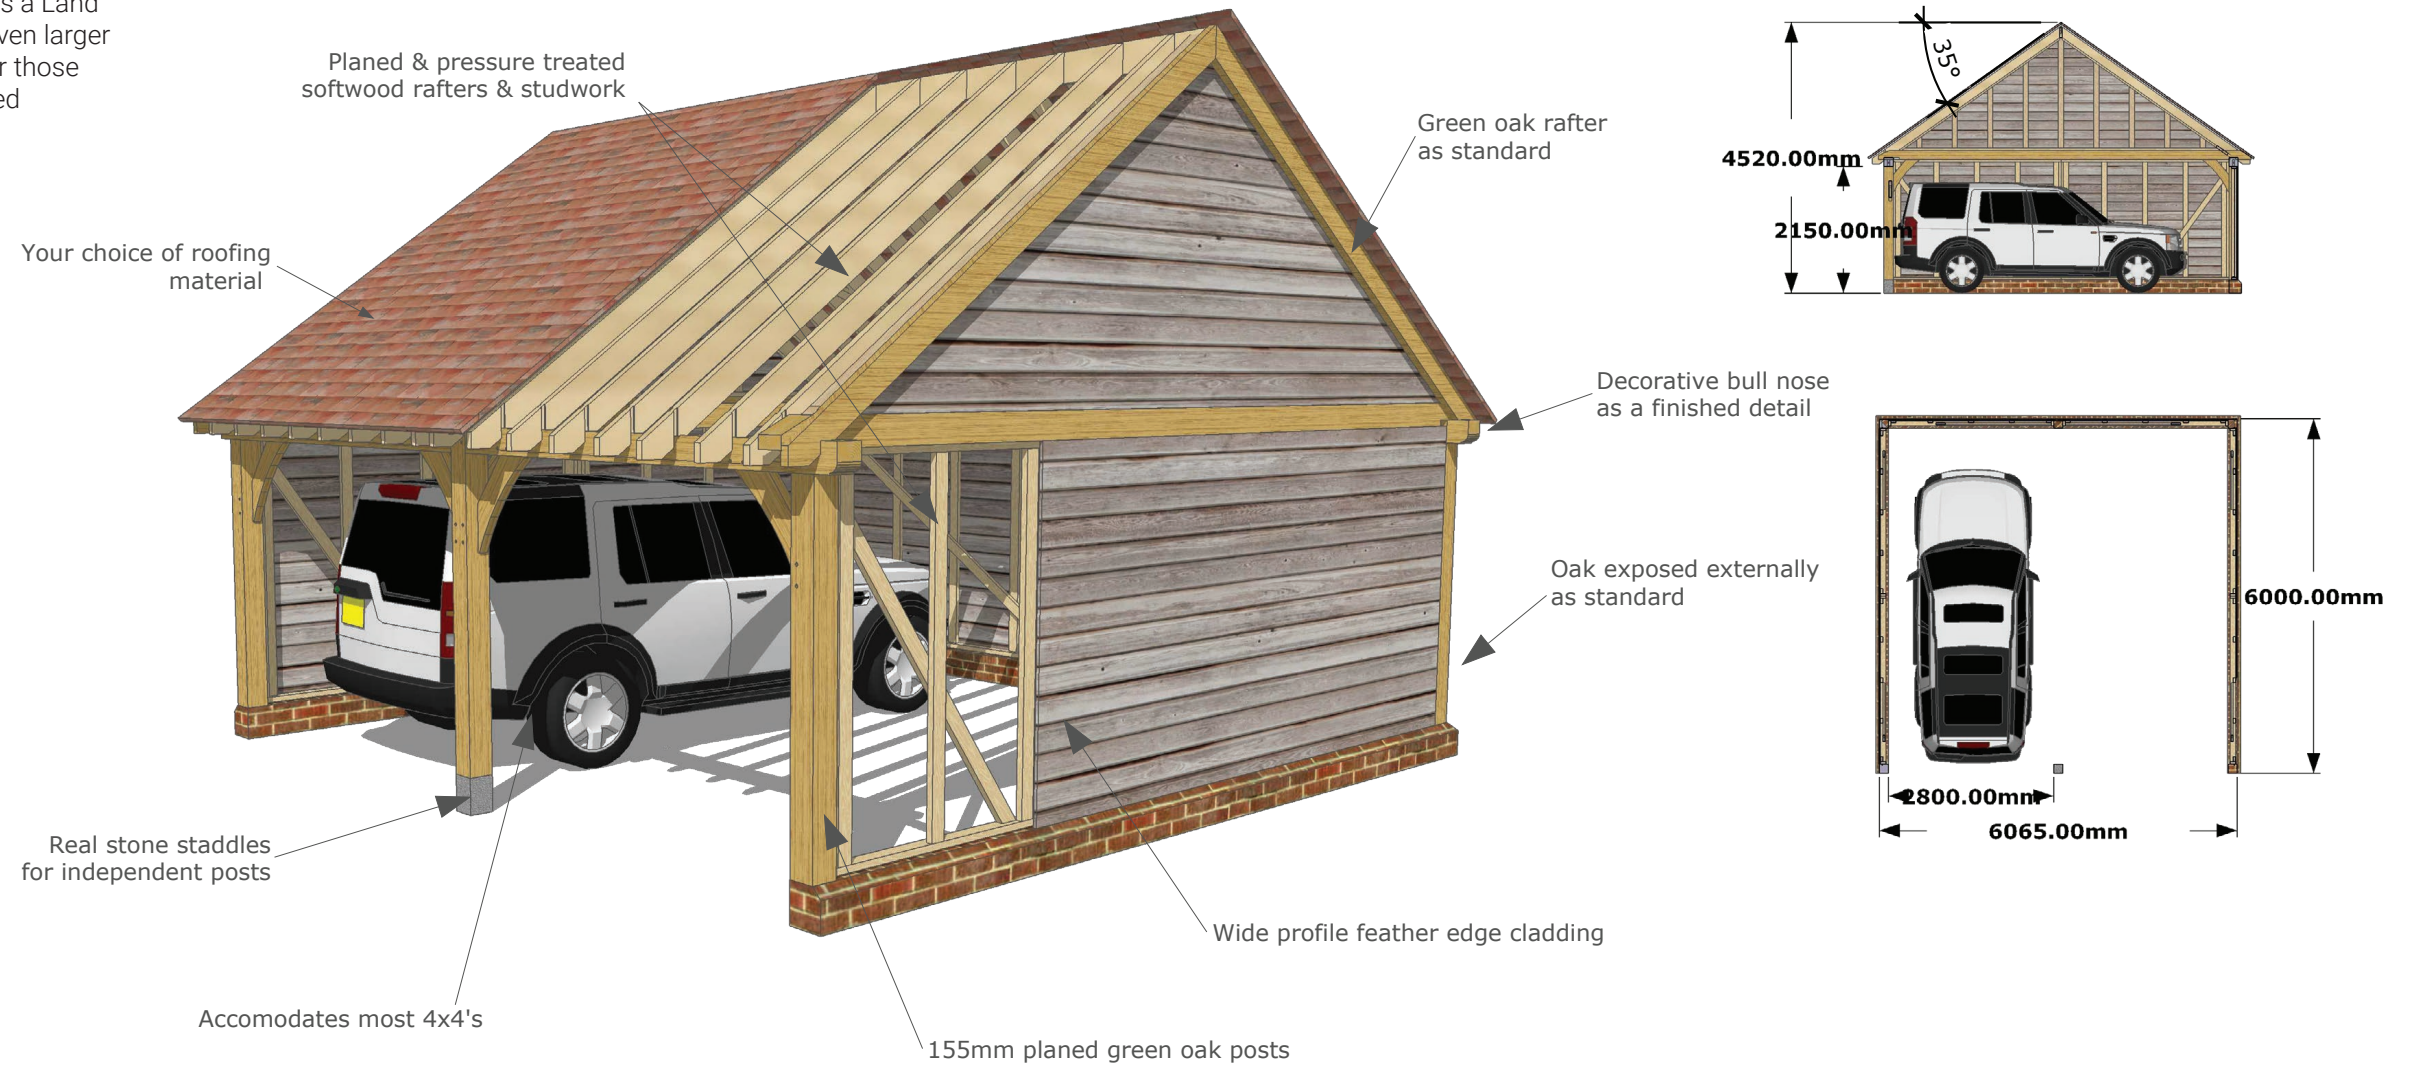

# The Cotswold

OAKWRIGHTS®

The Cotswold is a single storey garage utilising the Little Gloucester footprint. With larger bay sizes in width and depth to the other single storey models, it is a great option for maximising space.

All of the frames within our timber garage collection provide generous enough space to cater for vehicles such as a Land Rover Discovery, however, The Cotswold provides even larger bays and space. This makes it the perfect choice for those with larger vehicles or requiring slightly more covered outside storage space.

## Full Assembly by our Expert Team

- Oak frame kit assembled by our friendly team
- Choice of roof tiles, guttering, felt and battens
- 10-year warranty on the structural oak frame

## The Kit

- Traditionally pegged green oak frame
- Large bays can accommodate most 4x4s
- Natural staddle stones (not composite) for independent posts
- Softwood rafters, studwork and choice of weatherboarding
- Choice of roof covering
- Windows and doors, as required